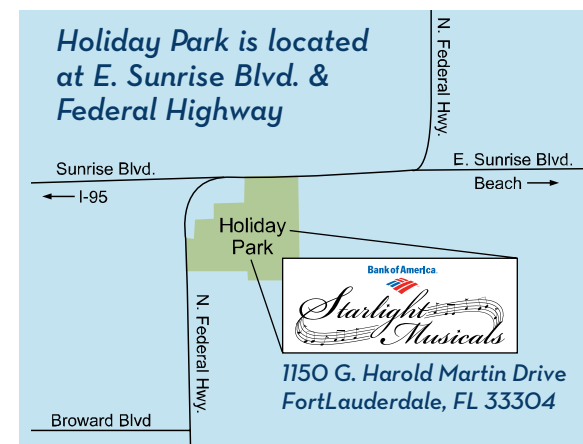

We will continue to have our Tent-Free Zone. Canopies, tents and umbrellas are only permitted in the designated areas along the back and sides of the football field.

No Smoking Zone

In order to accommodate all of our guests we will continue with our No Smoking Zone this year, which is located on the south side of the field.

Non-Profit Awareness & Food Drives

Each week Bank of America will feature a non-profit group to raise awareness of their program and goals.

For the seventh straight year, we will be holding food drives throughout the concert series to benefit food banks for people as well as pets. Please help Bank of America support these worthy causes. Our goal is to surpass last year's totals. If every person brought a food item each week, think of the impact we could make! Let's try for 2,000 items.

Non-perishable food donations will benefit The Pantry of Broward and Life Net 4 Families. Pet food donations will benefit Abandoned Pet Rescue.

Safety

Please remember to lock your vehicle and never leave valuables inside.

JUNE 16
JADED
(Aerosmith Tribute Band)

JUNE 23
Tim Charron Band
(Country Rock with a Twist of Lime)

JUNE 30
Jimmy Stowe & the Stowaways
(Tropical Rock/Jimmy Buffet)

JULY 7
RD Project
(Latin)

JULY 14
Across the Universe
(Beatles Tribute Band)

JULY 21
Classic Rock Therapy
(Classic Rock)

JULY 28
Fabulous Fleetwoods
(Southern Rock)

AUGUST 4
Brass Evolution
(Classic Rock with Horn Section)

Recycling

Recycle easily and proudly at Starlight Musicals. Recycling bins will be provided throughout the park and the "Recycling Rangers" will be roaming with their wagons.

For More Information

If you have any questions, please call the Special Events Hotline at (954) 828-5363. You may also call this line weekly to check the event status in case of inclement weather. After dialing, press #2 for Starlight Musicals and then #4 for a weather update.

Sponsor
Bank of America

If you would like this publication in an alternate format or if you need reasonable accommodation to participate in this event, please call (954) 828-PARK (7275) or parksinfo@fortlauderdale.gov.