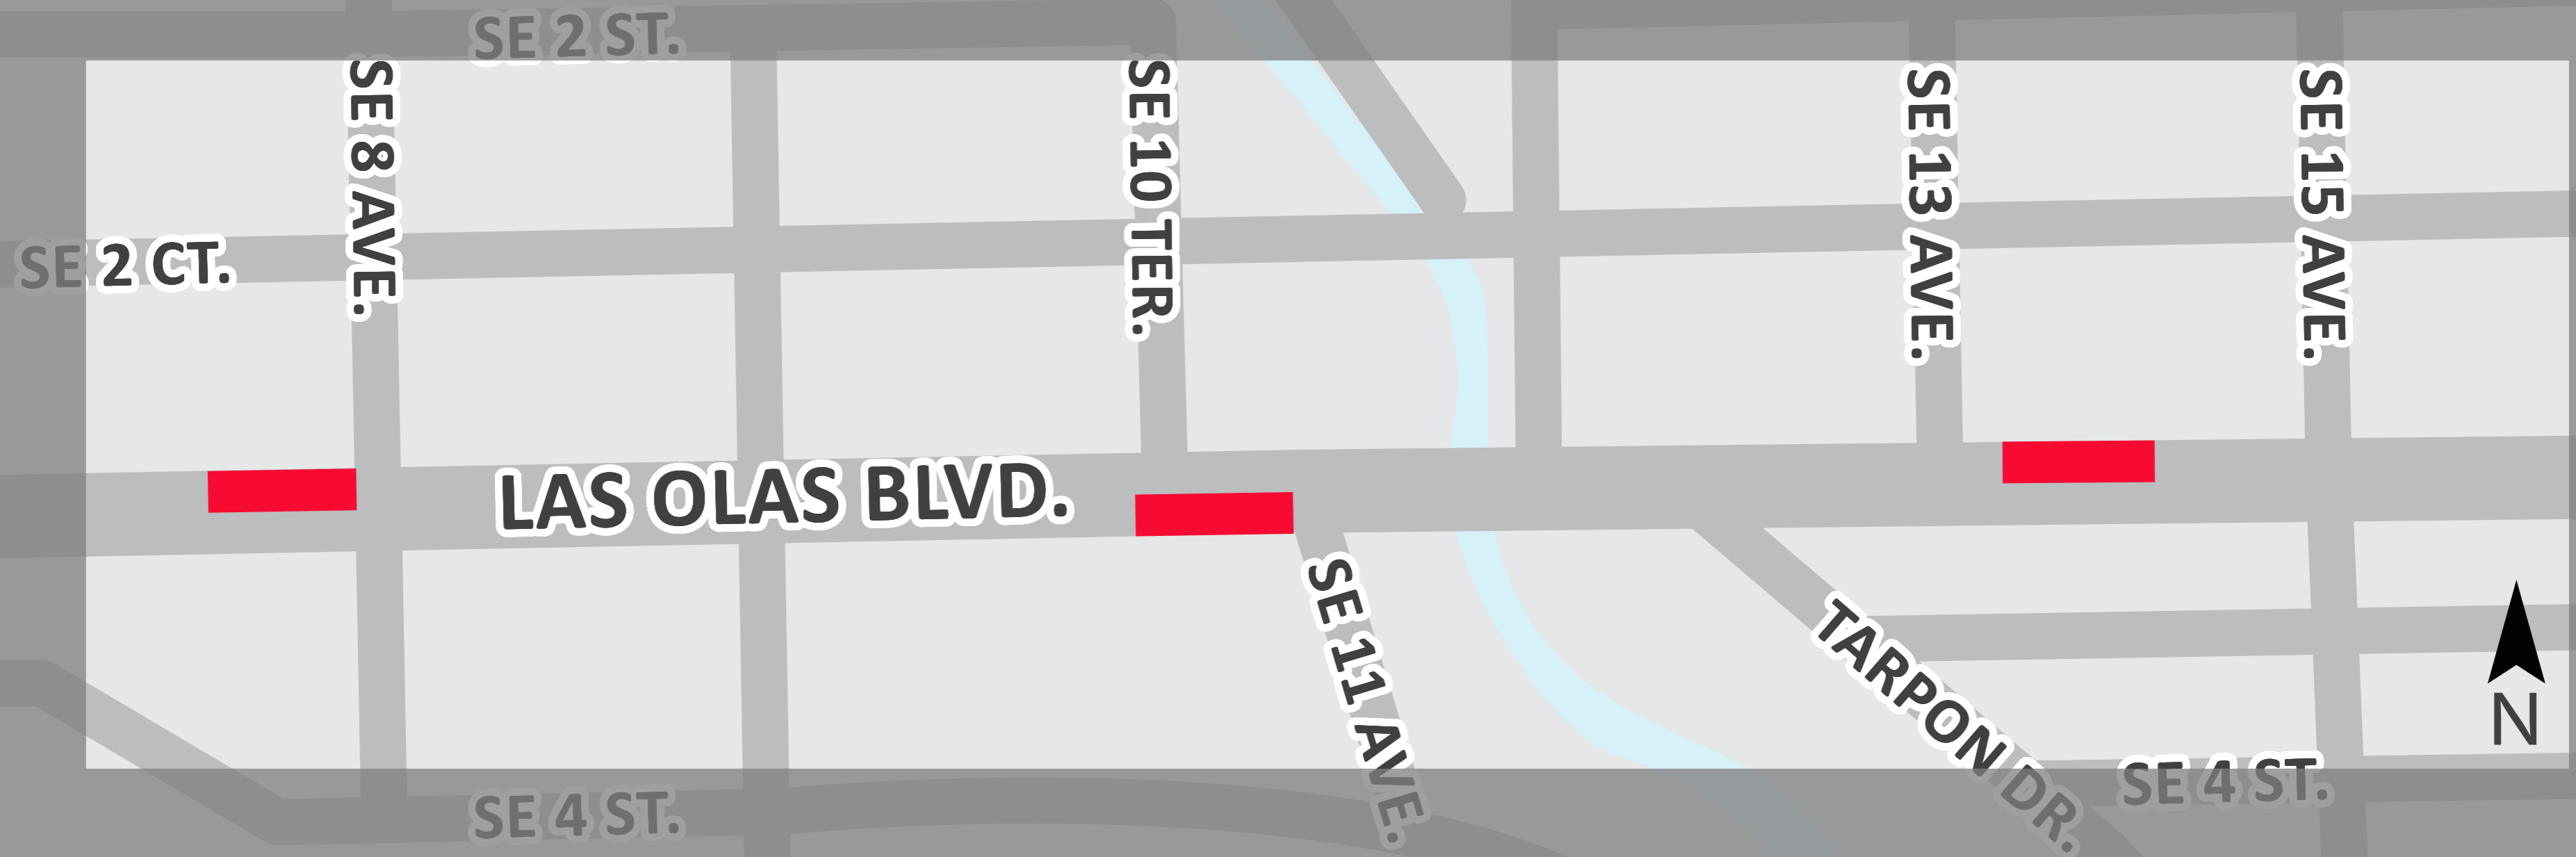

US-1/SOUTH FEDERAL HWY.

Newly Designated Rideshare Zones

Monday through Thursday, 5 p.m. to 3 a.m. and Friday 11 a.m. through Monday 3 a.m.

City Ordinance Sec 26-136 ..passenger loading and unloading activities shall not exceed five(5) minutes

Las Olas Boulevard Six-Month Safety Improvements Demonstration Project