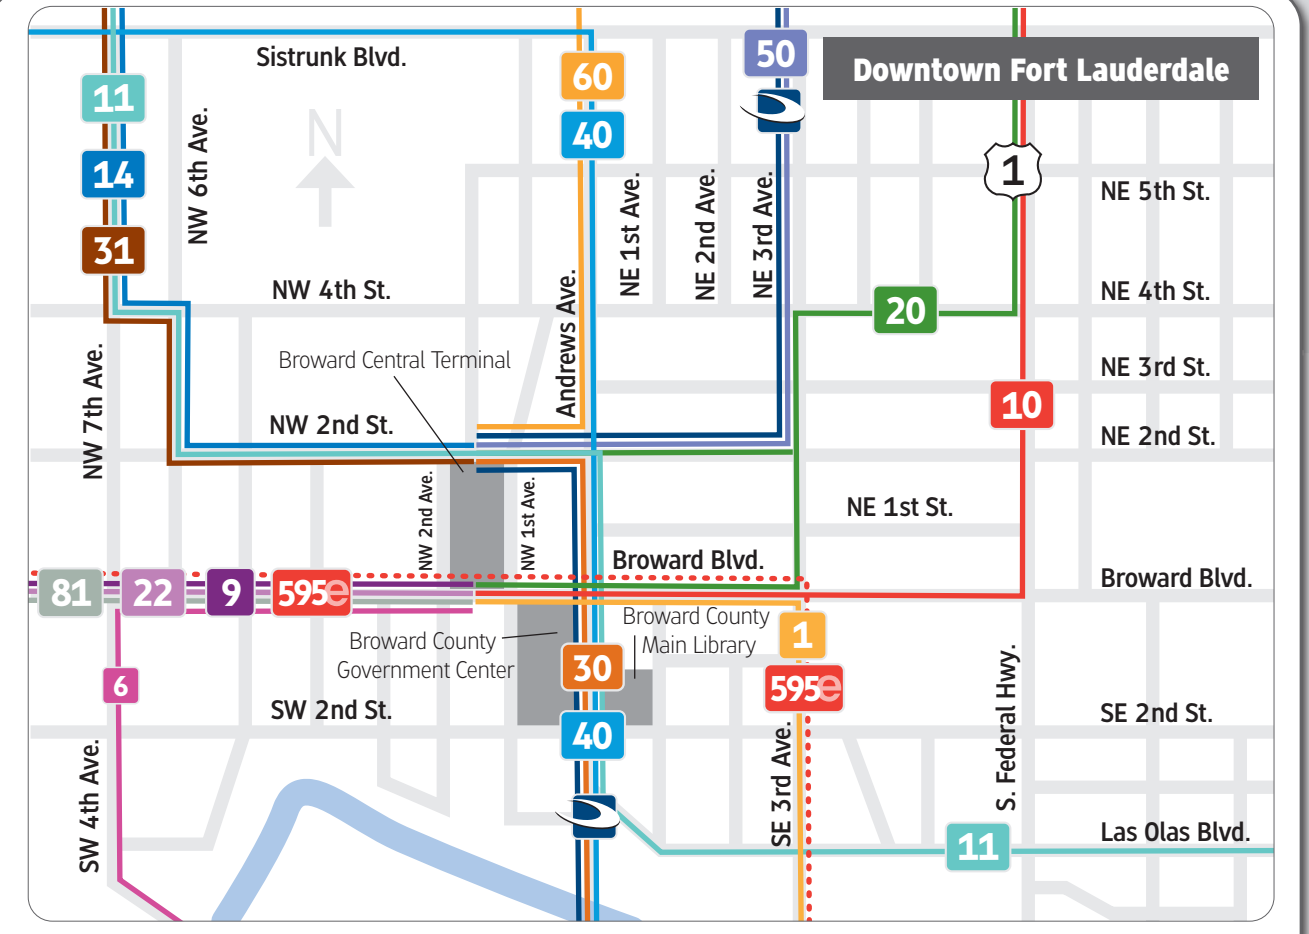

BROWARD COUNTY Transit

- ### Legend
- Street
 - Interstate (95, 75)
 - State Road (A1A)
 - Federal Highway (1)
 - Florida's Turnpike
 - Bus Route
- ### Commuter Limited Stop Service
- Breeze Stop
 - 95 Express
 - Miramar to Miami Civic Center
 - 95 Express
 - Pembroke Pines to Downtown Miami
 - 95 Express
 - Hollywood to Miami Civic Center
 - 595 Express
 - 595 Express
 - Sunrise to Miami/Brickell
 - 595 Express
 - Sunrise to Ft. Lauderdale
 - 595 Express
 - Sunrise/Weston to Miami/Civic Center
- ### Tri-Rail
- Miami-Dade Transit
 - Palm Tran
 - County Line

Golden Glades Park and Ride/
Tri-Rail Station/Grayhound Station
BCT Connections
MDT Connections

Express routes continue to Miami.
See individual timetables for
more information.