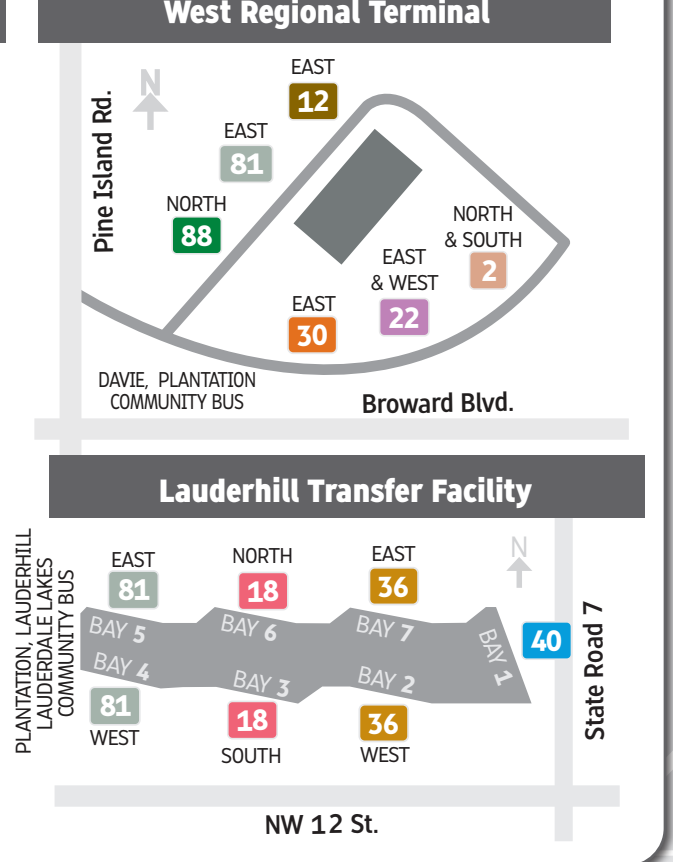

BROWARD COUNTY Transit

- ### Legend
- Street
 - Interstate (95, 75)
 - State Road (A1A)
 - Federal Highway (1)
 - Florida's Turnpike
 - Bus Route
- ### Commuter Limited Stop Service
- Breeze Stop
 - 95 Express
 - Miramar to Miami Civic Center
 - 95 Express
 - Pembroke Pines to Downtown Miami
 - 95 Express
 - Hollywood to Miami Civic Center
 - 595 Express
 - 595 Express
 - Sunrise to Miami/Brickell
 - 595 Express
 - Sunrise to Ft. Lauderdale
 - 595 Express
 - Sunrise/Weston to Miami/Civic Center
- ### Tri-Rail
- Miami-Dade Transit
 - Palm Tran
 - County Line

Golden Glades Park and Ride/
Tri-Rail Station/Grayhound Station
BCT Connections
MDT Connections

Express routes continue to Miami.
See individual timetables for
more information.