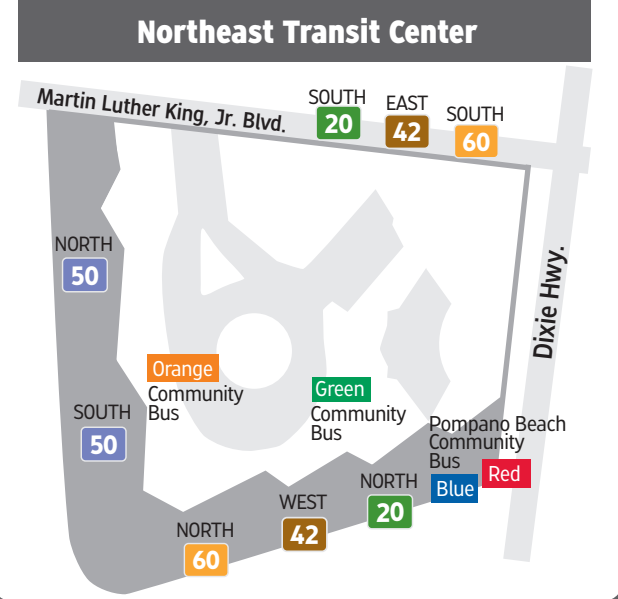

BROWARD COUNTY Transit

- ### Legend
- Street
 - Interstate (95, 75)
 - State Road (A1A)
 - Federal Highway (1)
 - Florida's Turnpike
 - Bus Route
- ### Commuter Limited Stop Service
- Breeze Stop
 - 95 Express
 - Miramar to Miami Civic Center
 - 95 Express
 - Pembroke Pines to Downtown Miami
 - 95 Express
 - Hollywood to Miami Civic Center
 - 595 Express
 - 595 Express
 - Sunrise to Miami/Brickell
 - 595 Express
 - Sunrise to Ft. Lauderdale
 - 595 Express
 - Sunrise/Weston to Miami/Civic Center
- ### Tri-Rail
- Miami-Dade Transit
 - Palm Tran
 - County Line

Golden Glades Park and Ride/
Tri-Rail Station/Grayhound Station
BCT Connections
MDT Connections

Express routes continue to Miami.
See individual timetables for
more information.