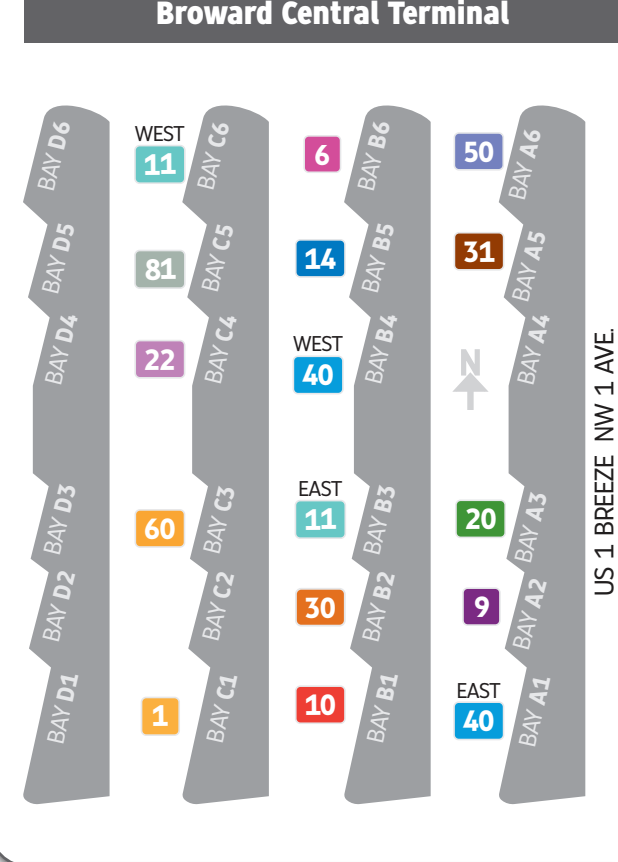

BROWARD COUNTY Transit

- ### Legend
- Street
 - Interstate (95, 75)
 - State Road (A1A)
 - Federal Highway (1)
 - Florida's Turnpike
 - Bus Route
- ### Commuter Limited Stop Service
- Breeze Stop
 - 95 Express
 - Miramar to Miami Civic Center
 - 95 Express
 - Pembroke Pines to Downtown Miami
 - 95 Express
 - Hollywood to Miami Civic Center
 - 595 Express
 - 595 Express
 - Sunrise to Miami/Brickell
 - 595 Express
 - Sunrise to Ft. Lauderdale
 - 595 Express
 - Sunrise/Weston to Miami/Civic Center
- ### Tri-Rail
- Miami-Dade Transit
 - Palm Tran
 - County Line

Golden Glades Park and Ride/
Tri-Rail Station/Grayhound Station
BCT Connections
MDT Connections

Express routes continue to Miami.
See individual timetables for
more information.