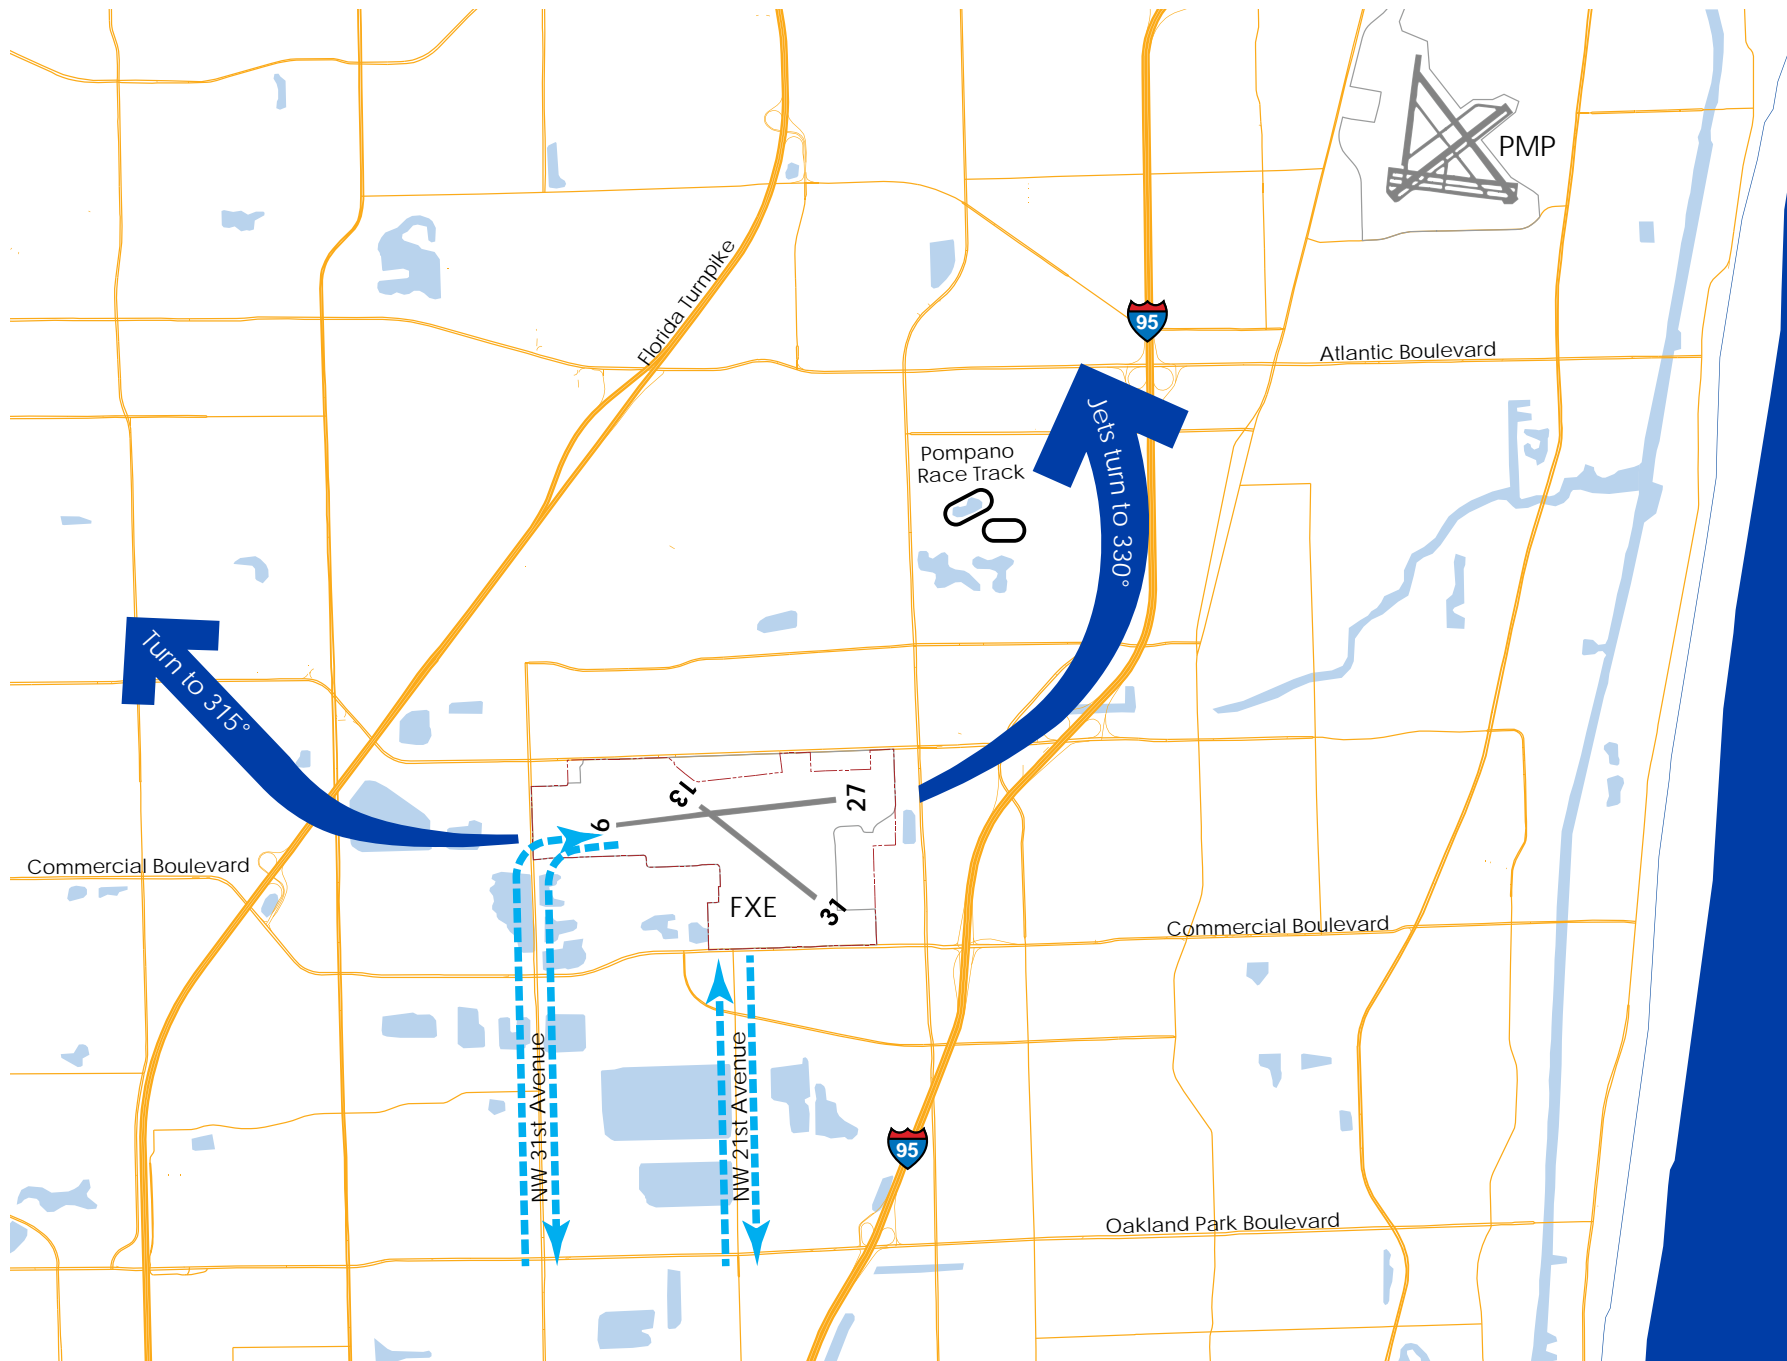

NOISE ABATEMENT PROCEDURES

fxe CARES ABOUT NOISE ABATEMENT

JETS:

- Use NBAA or manufacturer's noise abatement close-in departure and standard approach procedures.
- Refrain from use of 13-31 at all times.

PROPELLER AIRCRAFT:

- On departure, climb to 1,000' pattern altitude as quickly and safely as possible.
- On arrival, maintain 1,000' pattern altitude as long and as safely as possible.

ALL AIRCRAFT:

- Avoid low overflight of residential areas at all times.
- Runway 13-31 closed when Runway 09-27 is operational 10 pm – 7 am.
- Voluntary restriction of repetitive landing and approach operations 10 pm – 7 am, and all day on weekends and holidays.
- Maintenance runups prohibited 7 pm – 7 am. Contact ATC for instructions during permitted hours.
- Runups prohibited on ramps/aprons at all times.

FOR FURTHER INFORMATION:

Phone: 954-828-4955

Email: airport@fortlauderdale.gov

www.flyfxe.com

www.whispertrack.com/airports/KFXE

www.nbaa.org/ops/environment/quiet-flying

NOTE: These procedures are not intended to preempt the responsibilities of the pilot-in-command for safe aircraft operation, and are not intended to conflict with FAA instructions, regulations, or procedures.