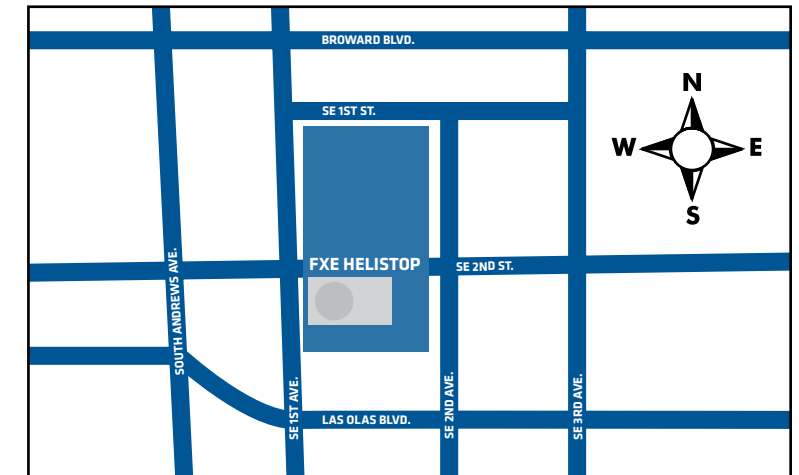

HELICOPTER PARKING POSITION:

- Reservations required at all times. Call the Helistop at (954) 968-9675 to receive approved parking times and access instructions.
- One helicopter only.
- No landings or takeoffs from this position.
- No landing or helicopter parking fee.
- For assistance call anytime (954) 968-9675.
- Vehicle parking permits available.