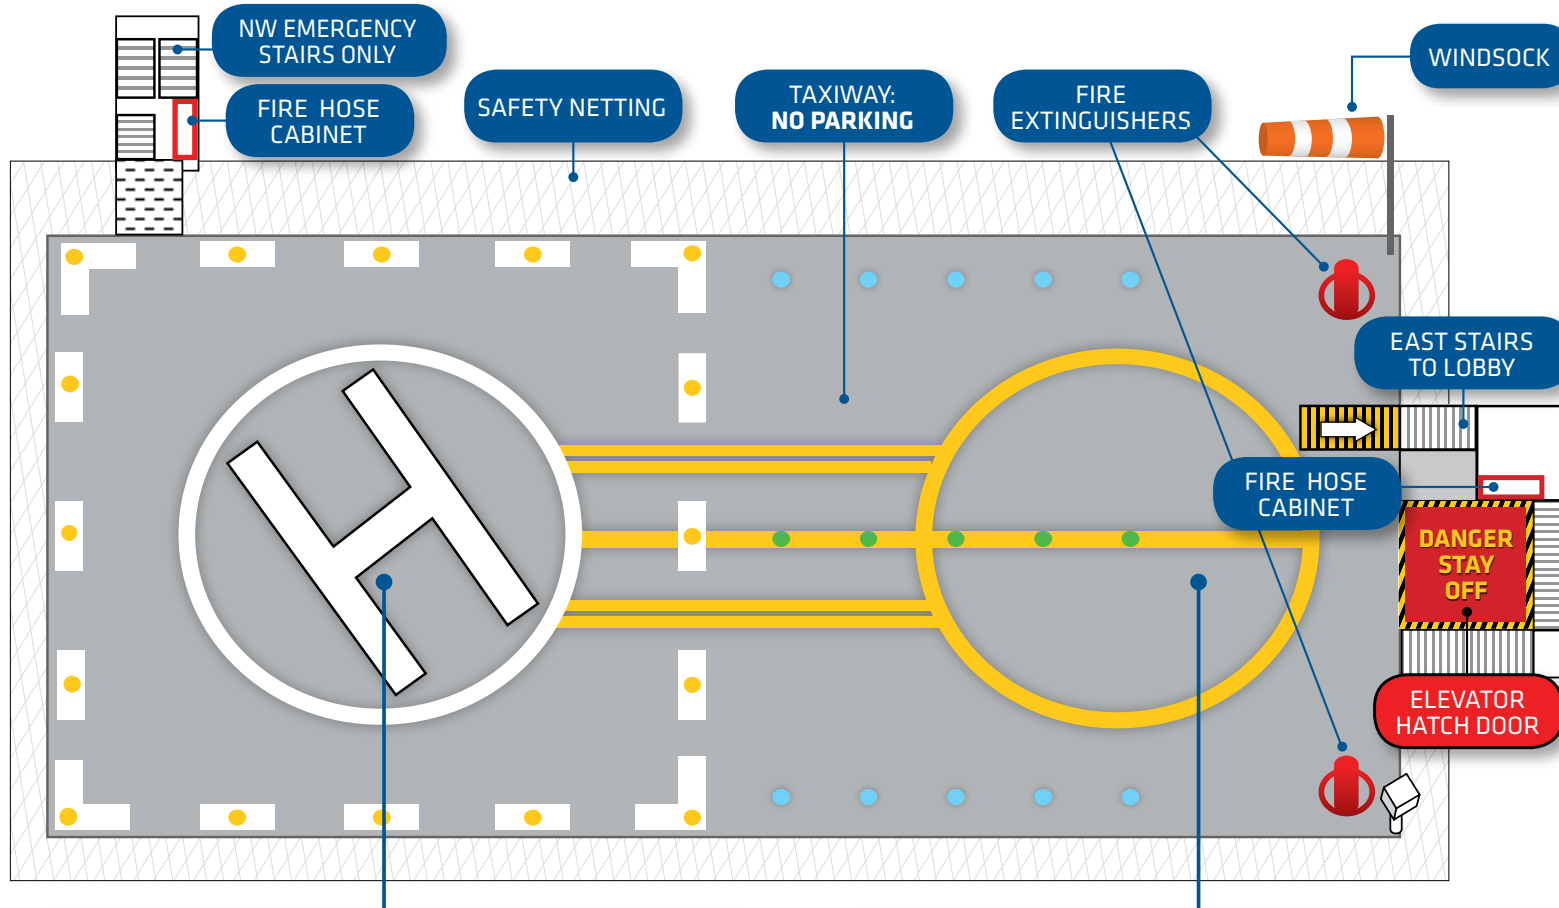

DT1: JOHN FUHRER DOWNTOWN HELISTOP