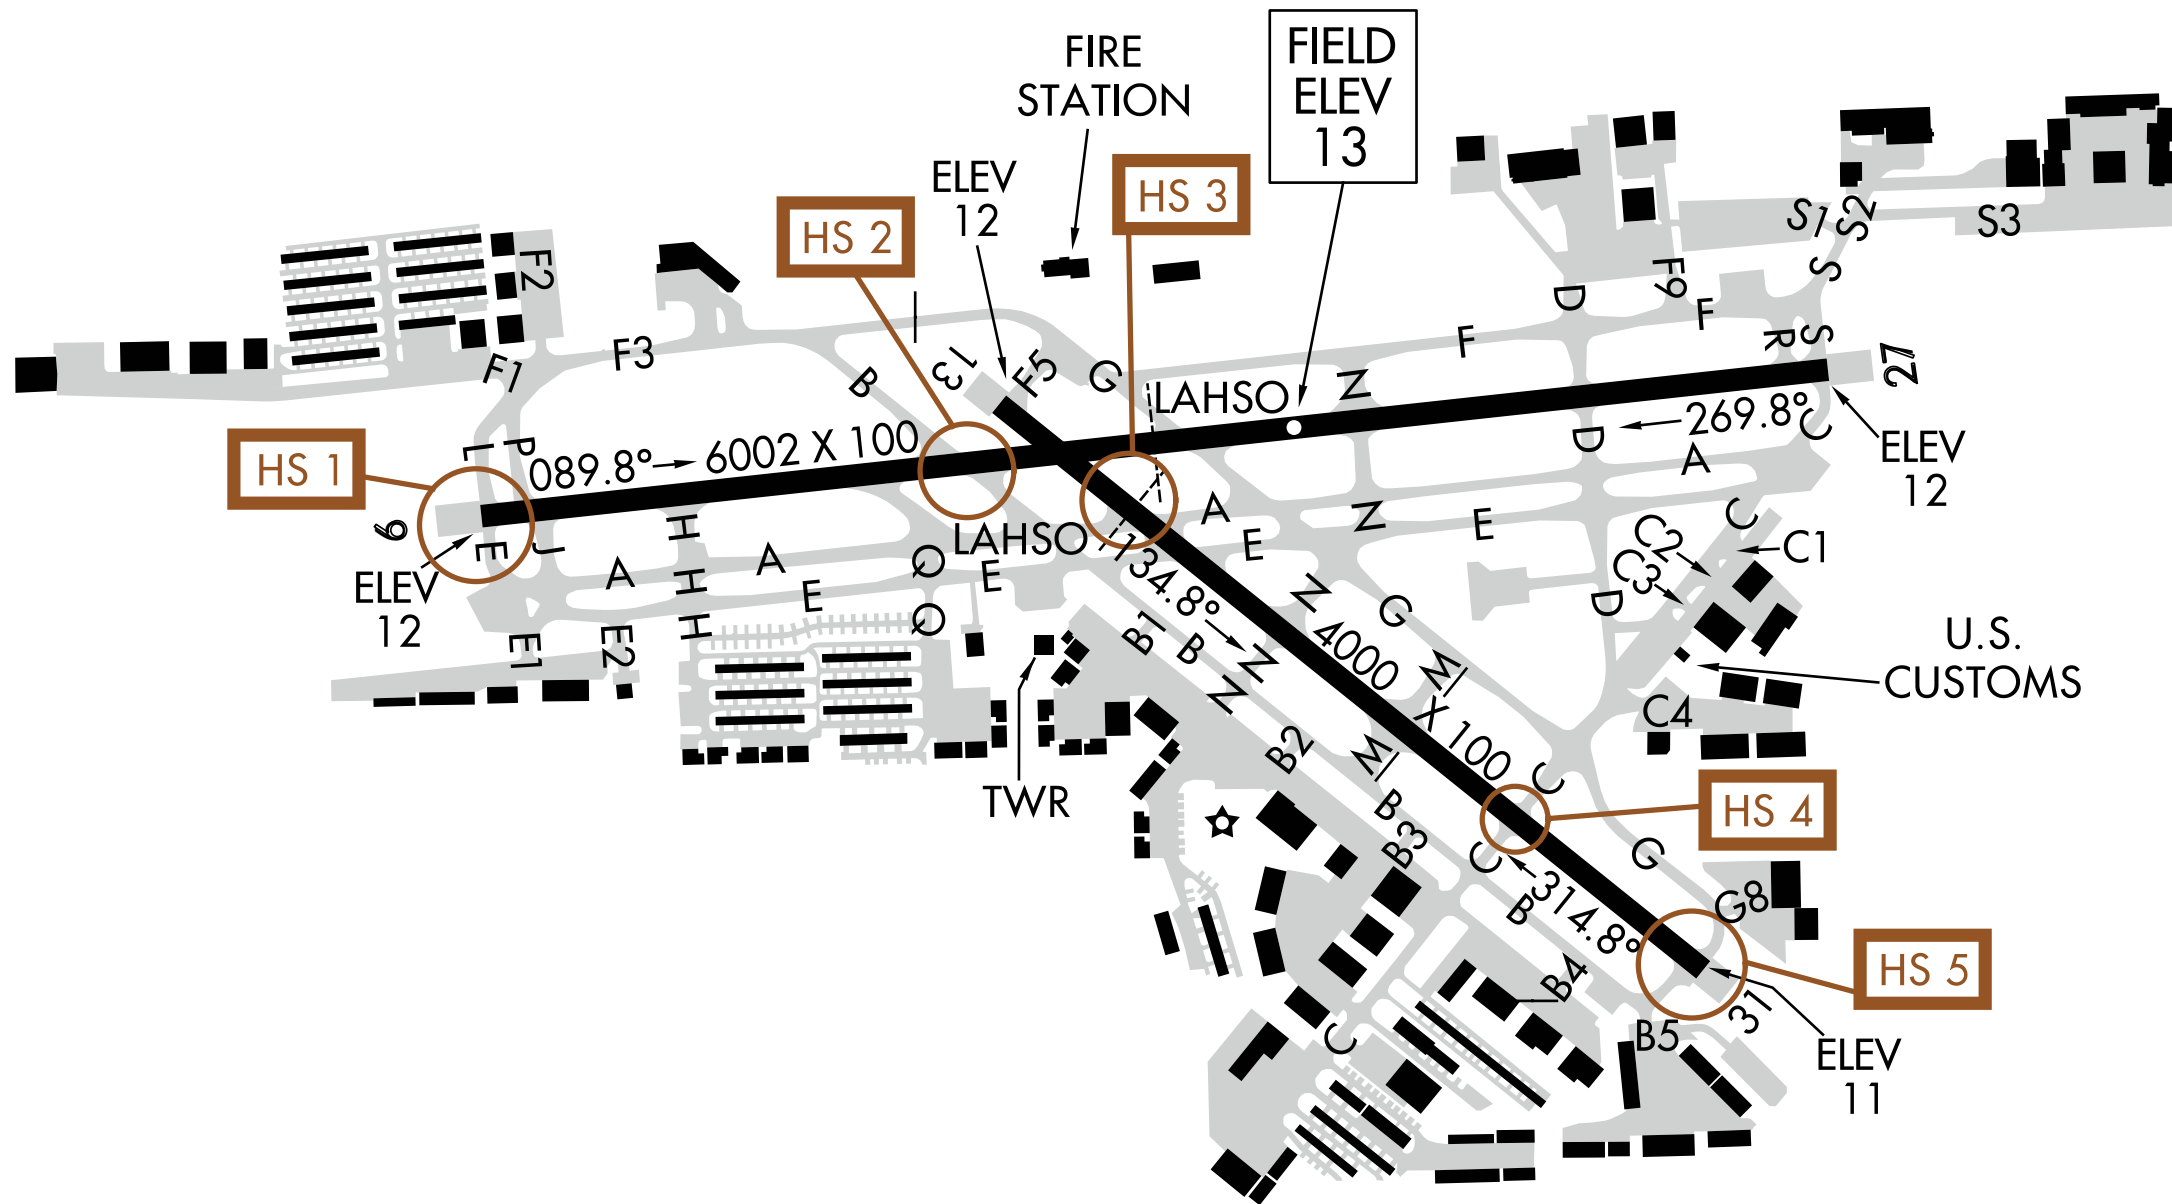

RUNWAY SAFETY: HOTSPOT DIAGRAM

NOTE: This diagram is not to be used for air navigation. Consult current charts, NOTAMS, and flight information publications before flying.