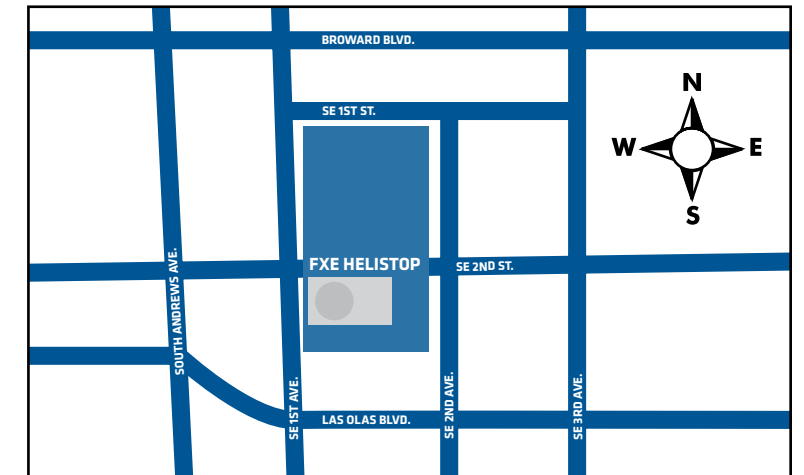

HELICOPTER PARKING POSITION:

- Reservations required at all times. Call the Helistop at (954) 968-9675 to receive approved parking times and access instructions.
- One helicopter only.
- No landings or takeoffs from this position.
- No landing or helicopter parking fee.
- For assistance call anytime (954) 968-9675.
- Vehicle parking permits available.