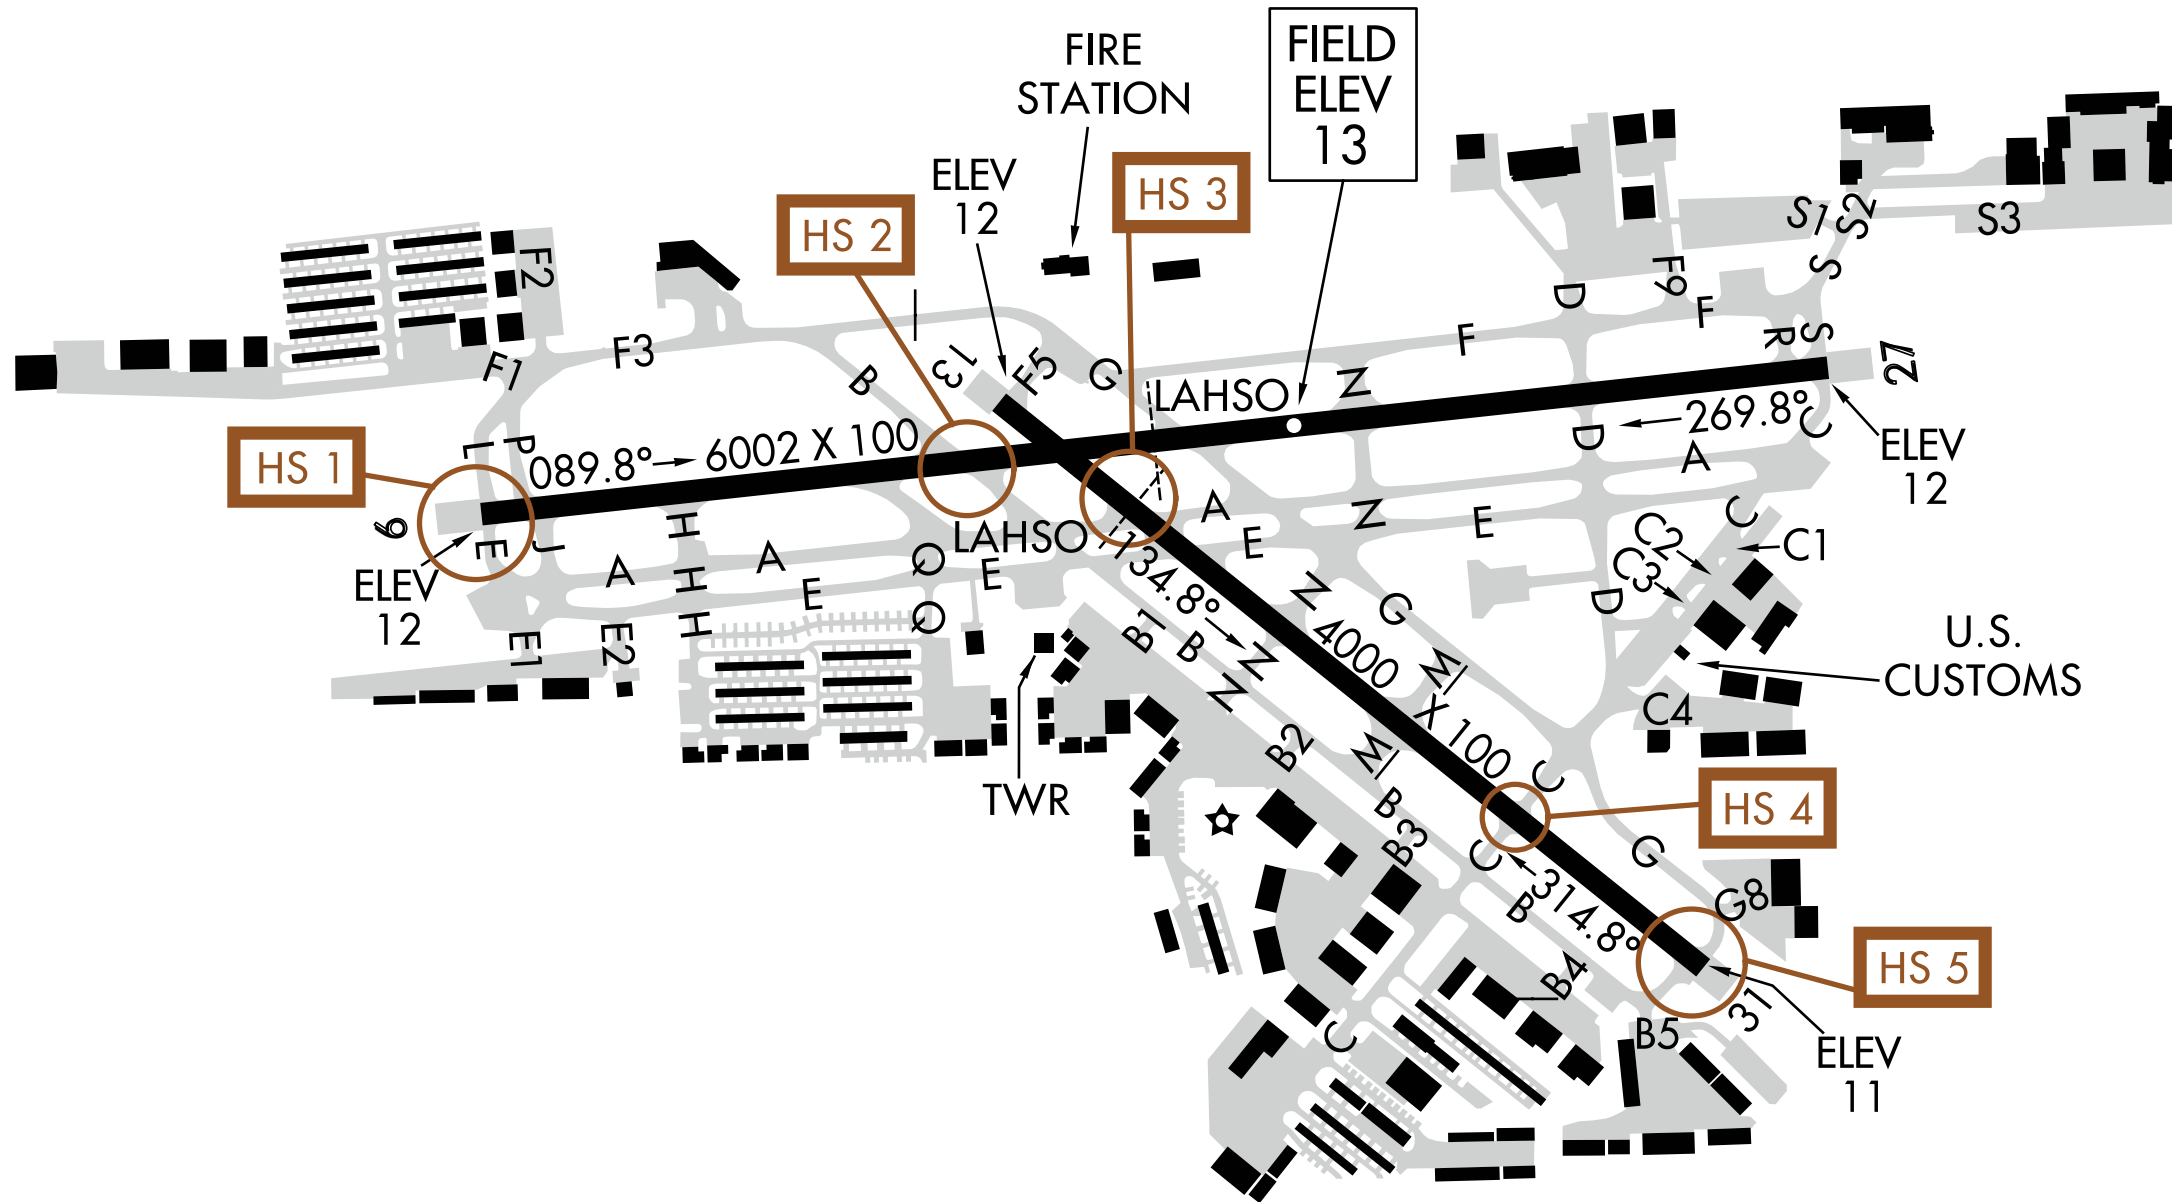

RUNWAY SAFETY: HOTSPOT DIAGRAM

NOTE: This diagram is not to be used for air navigation. Consult current charts, NOTAMS, and flight information publications before flying.