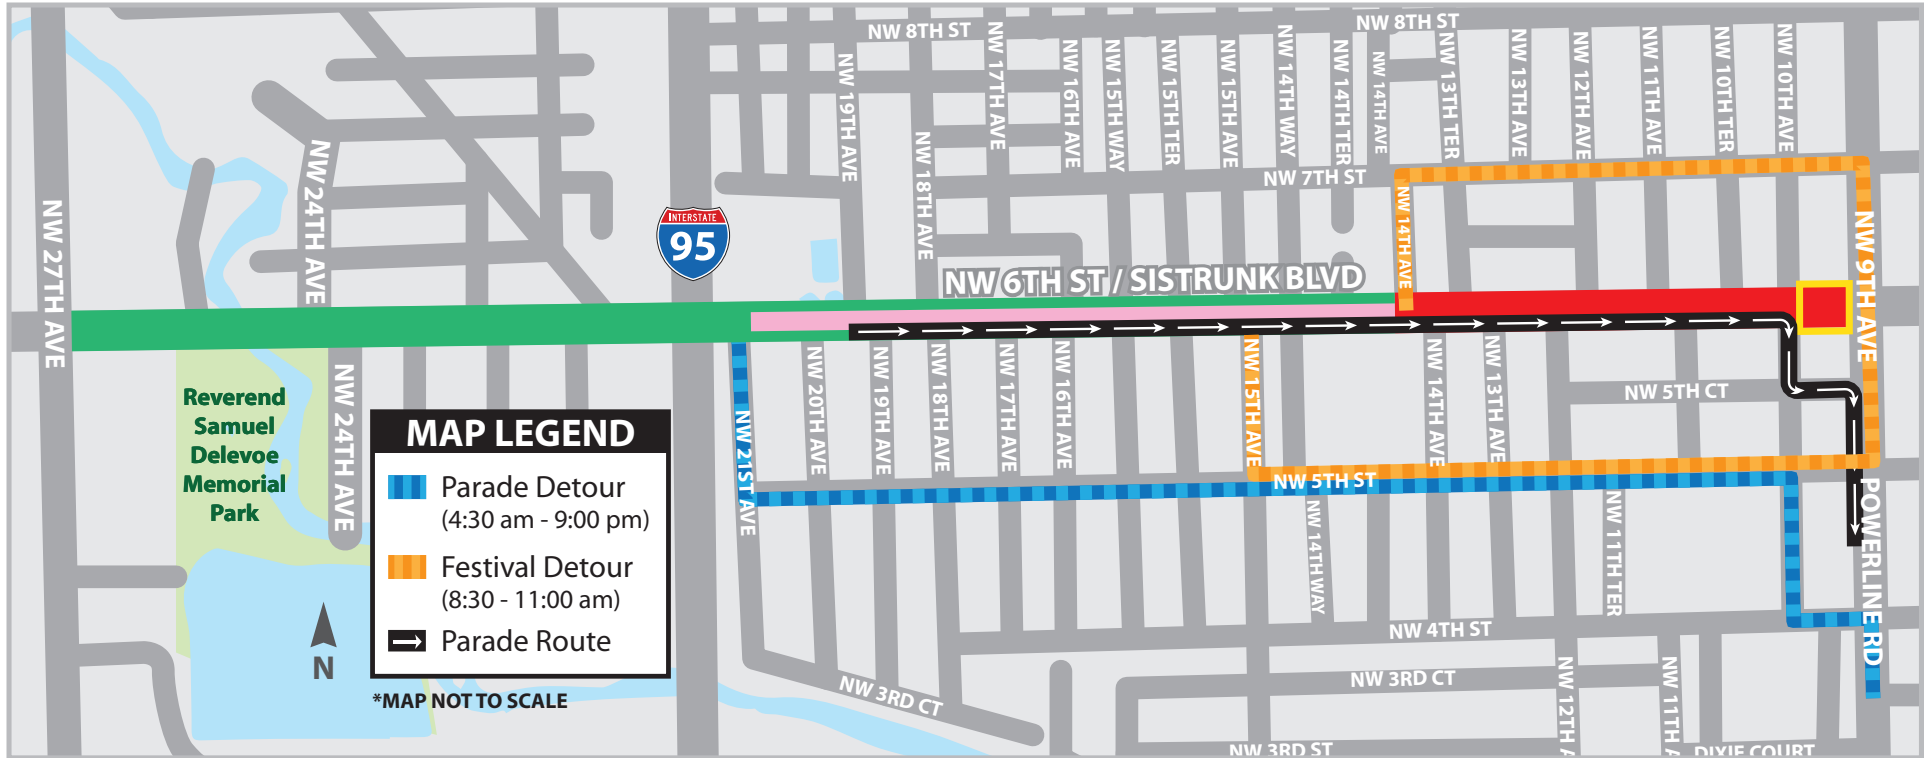

SISTRUNK PARADE & FESTIVAL

FEBRUARY 26-27 | EVENT ROAD CLOSURES

 Sistrunk Boulevard from NW 9 Avenue to NW 10 Avenue will be closed from Friday, February 26 at 7:00 pm through Saturday, February 27 at 9:00 pm.

 Sistrunk Boulevard from NW 14 Avenue to NW 27 Avenue will be closed Saturday, February 27 from 6:30 am to 9:00 am.

 Sistrunk Boulevard from NW 9 Avenue to NW 14 Avenue will be closed Saturday, February 27 from 4:30 am to 9:00 pm.

 Sistrunk Boulevard from NW 14 Avenue to NW 21 Avenue will be closed Saturday, February 27 from 8:30 am to 11:00 am.