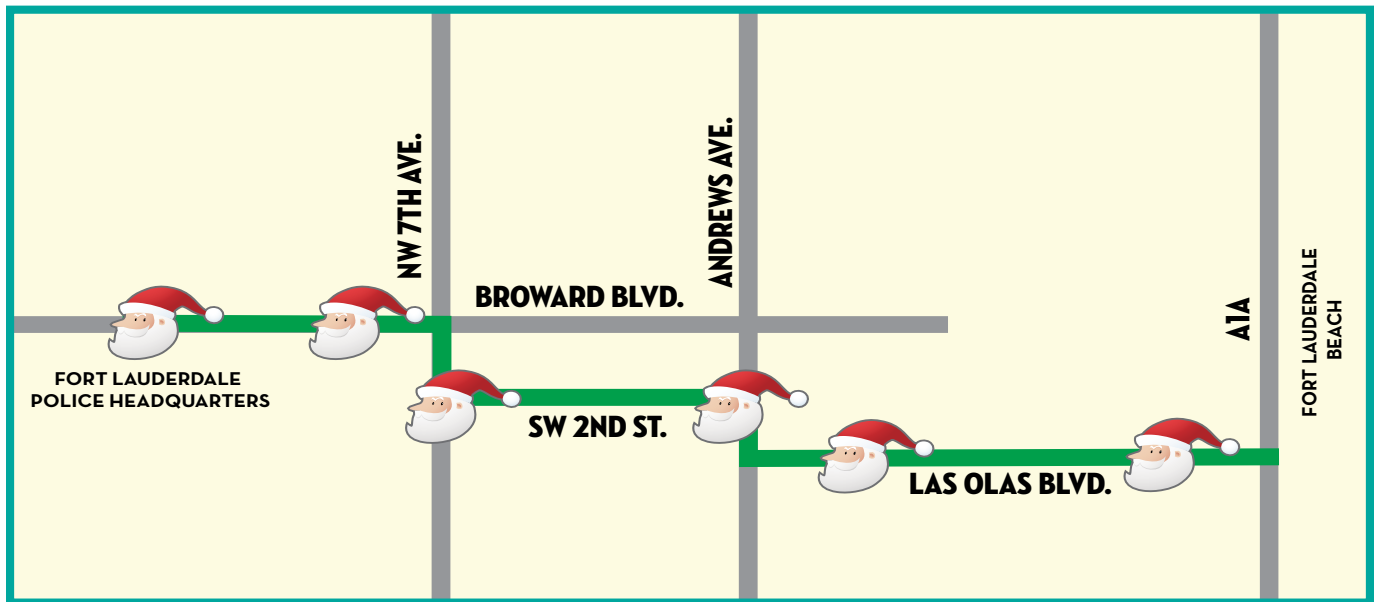

A photograph of Santa Claus standing on a beach with five children. Santa is wearing a red suit and a white beard. The children are wearing red t-shirts that say "SEASON'S GREETINGS from the City of Fort Lauderdale Parks and Recreation Department". The children are also wearing festive hats, including one with reindeer antlers. The background shows the ocean and a blue sky with confetti and starburst effects.

SANTA ON THE BEACH

WEDNESDAY • DECEMBER 20

Motorcade with Santa begins at Noon
and arrives on Fort Lauderdale Beach at 12:45 p.m.

600 SEABREEZE BOULEVARD

(Promenade just north of Fort Lauderdale Beach Park)

Don't miss Santa Claus' traditional candy giveaway
along Fort Lauderdale Beach!

For details: (954) 828-5363 or visit www.fortlauderdale.gov

SEE SANTA'S ROUTE ON BACK!

SANTA ON THE BEACH

SANTA'S ROUTE

WEDNESDAY • DECEMBER 20

Motorcade with Santa begins at Noon
and arrives on Fort Lauderdale Beach at 12:45 p.m.

600 SEABREEZE BOULEVARD

(Promenade just north of Fort Lauderdale Beach Park)

If you would like this publication in an alternative format or if you need reasonable accommodation to participate in this event, please contact (954) 828-PARK (7275) or parkinfo@fortlauderdale.gov.