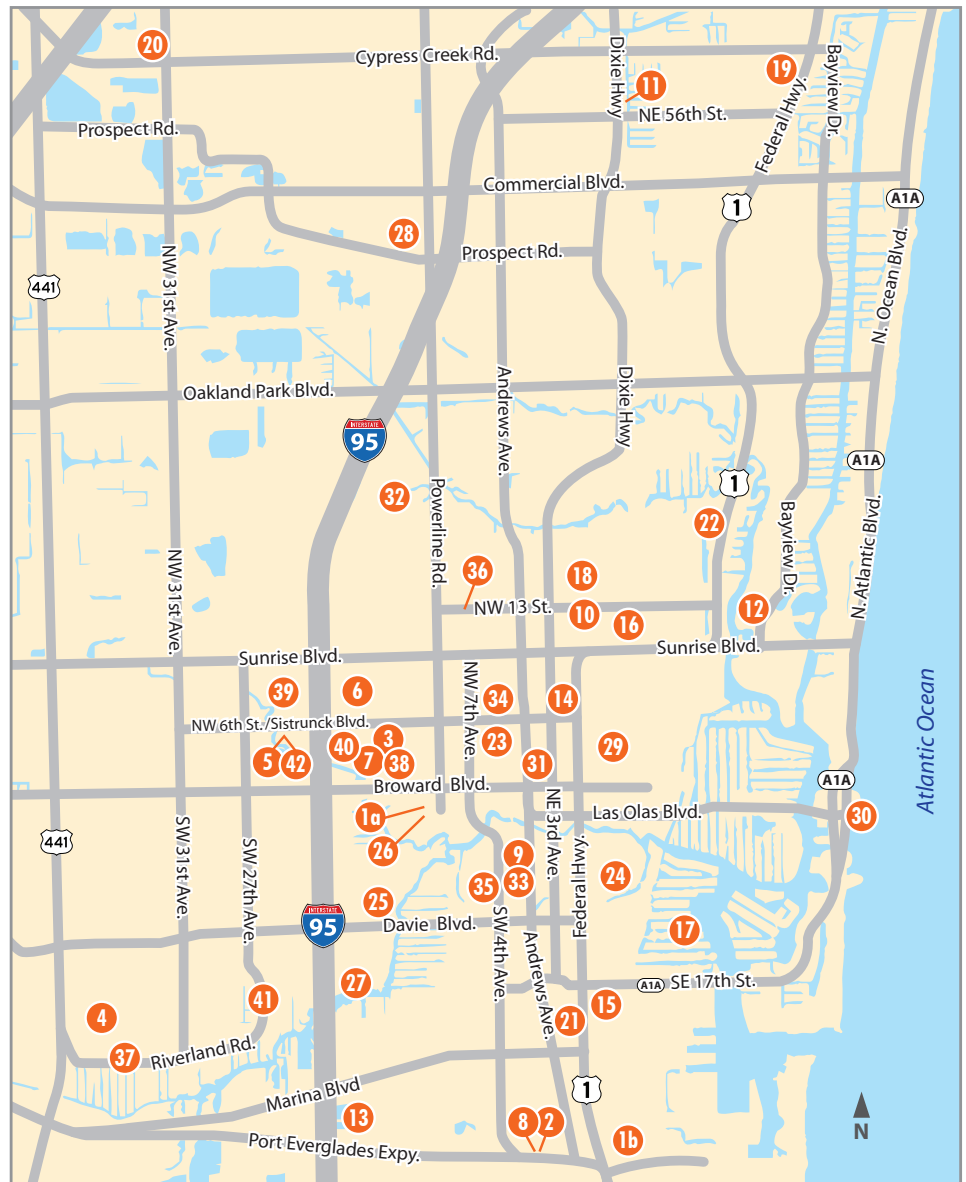

33. Adopt-A-Street Cleanup

Tarpon River Neighborhood
Meeting place: Hardy Park, 25 SW 9th St.
Time: 9:00 am – 11:00 am
Contact: jscraper@tarponriver.org

34. Adopt-A-Street Cleanup

McKinsey Steel
NW 5 Ave. from NW 6 St. to 8 St.

35. Adopt-A-Street Cleanup

Fort Lauderdale Kiwanis Club
SW 4 Ave. from SW 7 St. to S.R. 84
Time: 9:00 am – 11:00 am
Contact: william.holland@edwardjones.com

36. Adopt-A-Street Cleanup

South Middle River Civic Association
NW 13 St. from Powerline Rd. to Andrews Ave.
Time: 8:00 am – 10:00 am
Contact: ray.thrower@yahoo.com

37. Adopt-A-Street Cleanup

Sons of Confederate Veterans
Riverland Rd.
Time: 9:00 am – 11:00 am
Contact: jpinkston@juno.com

38. Adopt-A-Street Cleanup

Historical Dorsey-Riverbend Civic Association
NW 1 St. from NW 15 Ave. to Powerline Blvd.
Time: 9:00 am – 11:00 am
Contact: dorseyriverbend@yahoo.com

The Ware Family
NW 16th Ave. from NW 4 St. to NW 6 Pl.
11:00 am – Noon

41. Adopt-A-Street Cleanup

Riverland Preservation Society
Riverland Rd. from Davie Blvd. to SW 31 Ave.
Time: 9:00 am – 11:00 am
Contact: robynrcancy@gmail.com