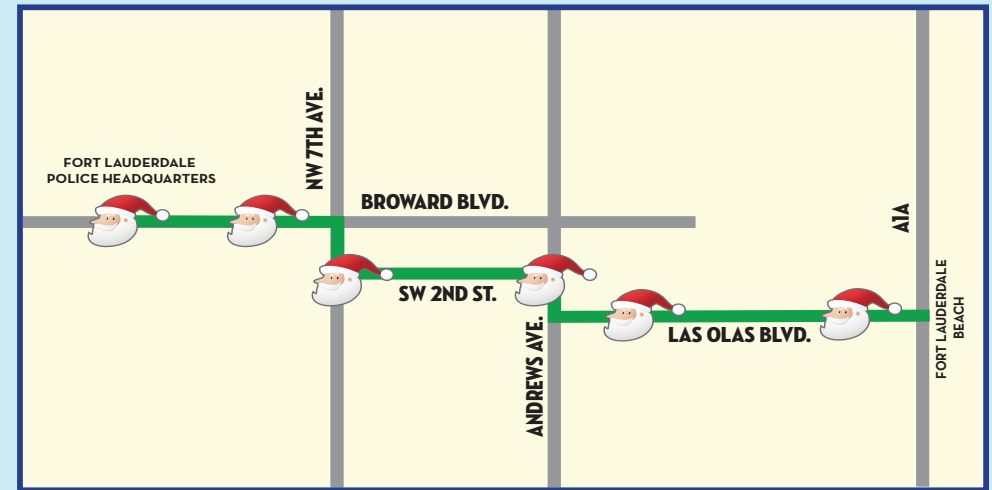

Santa on the Beach

Join the City of Fort Lauderdale's Parks
and Recreation Department

MONDAY • DECEMBER 21 • 12:45 PM

Motorcade with Santa begins at Noon
and arrives on Fort Lauderdale Beach at 12:45 p.m.

FORT LAUDERDALE BEACH PARK

1100 Seabreeze Boulevard (across from the Oasis Restaurant)

Don't miss Santa Claus' traditional candy giveaway
along Fort Lauderdale Beach!

For details: (954) 828-5363 or visit www.fortlauderdale.gov

SANTA'S ROUTE

If you would like this publication in an alternate format or if you need reasonable accommodation to participate in this event, please call (954) 828-PARK (7275) or parkinfo@fortlauderdale.gov at least seven business days prior to the event.