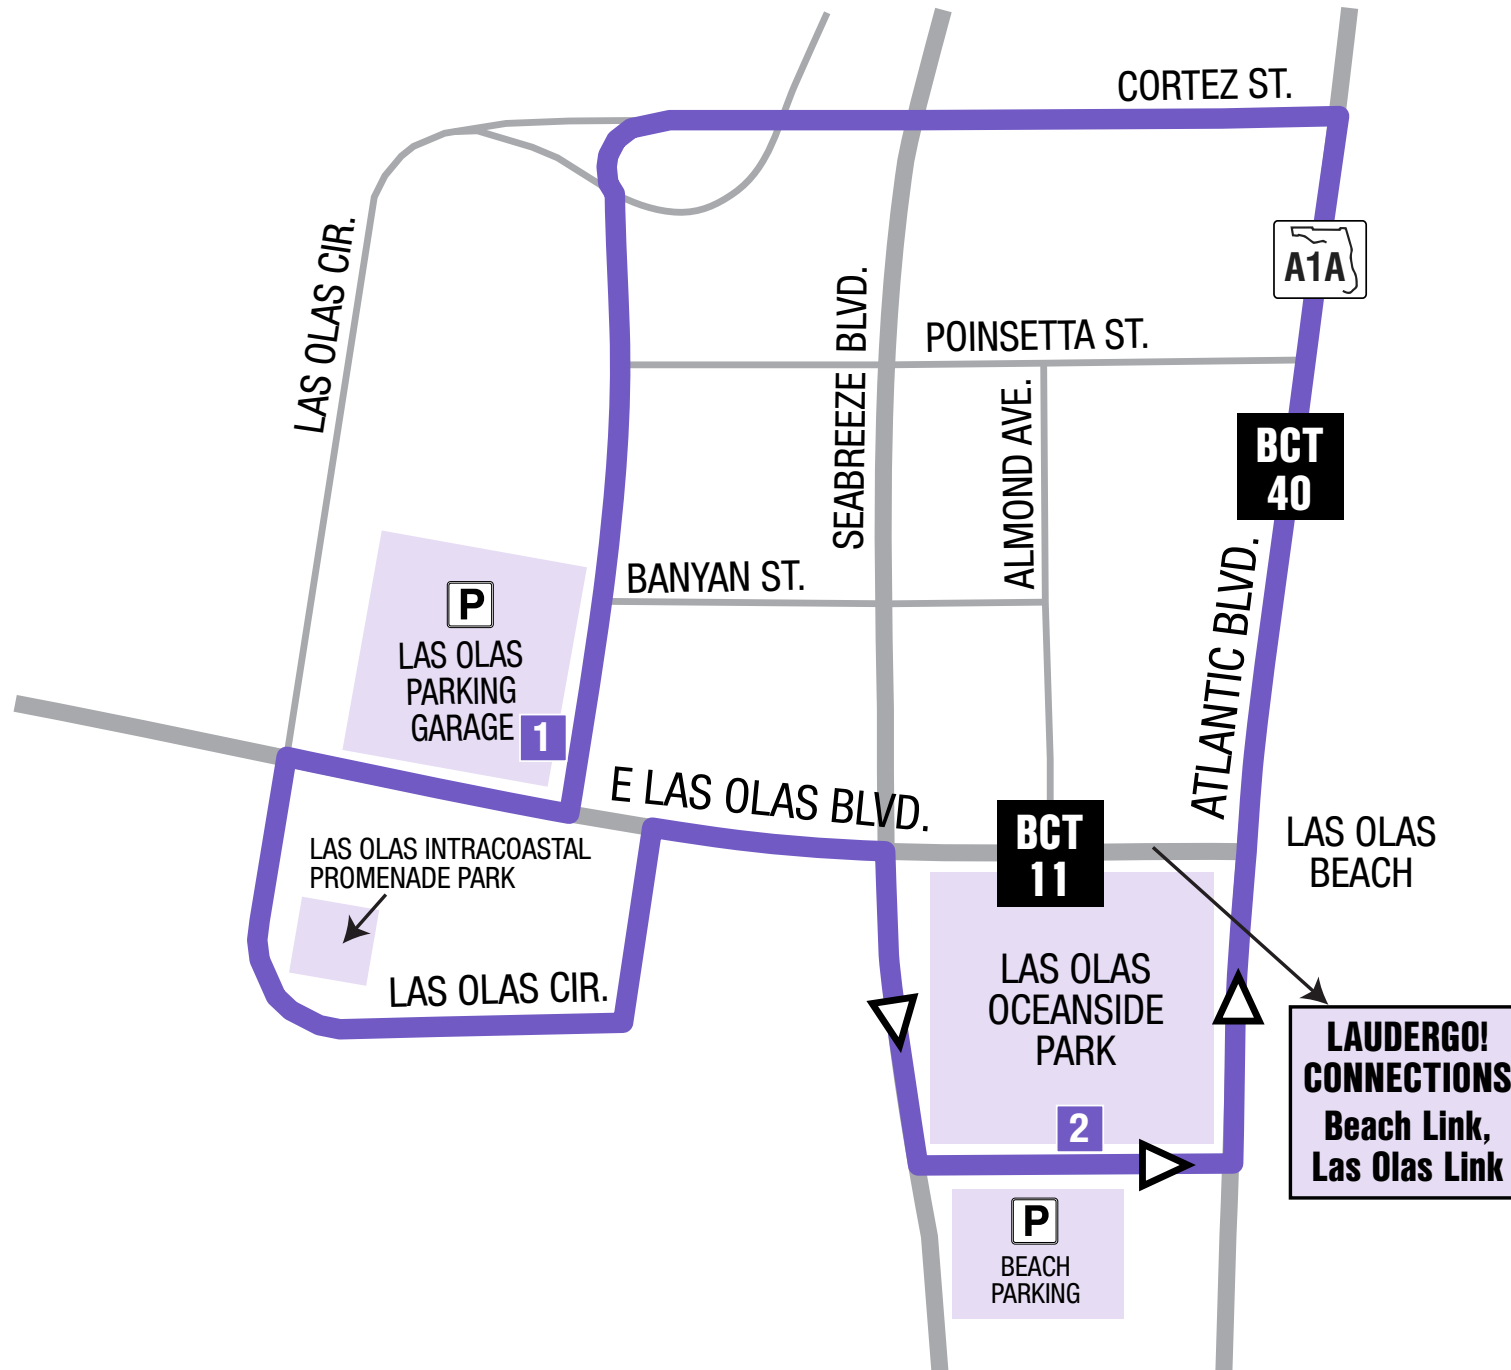

CITY OF FORT LAUDERDALE

SEABREEZE Route

Las Olas Garage	Las Olas Oceanside Park
1	2

The estimated wait time at any stop is 15 to 20 minutes.