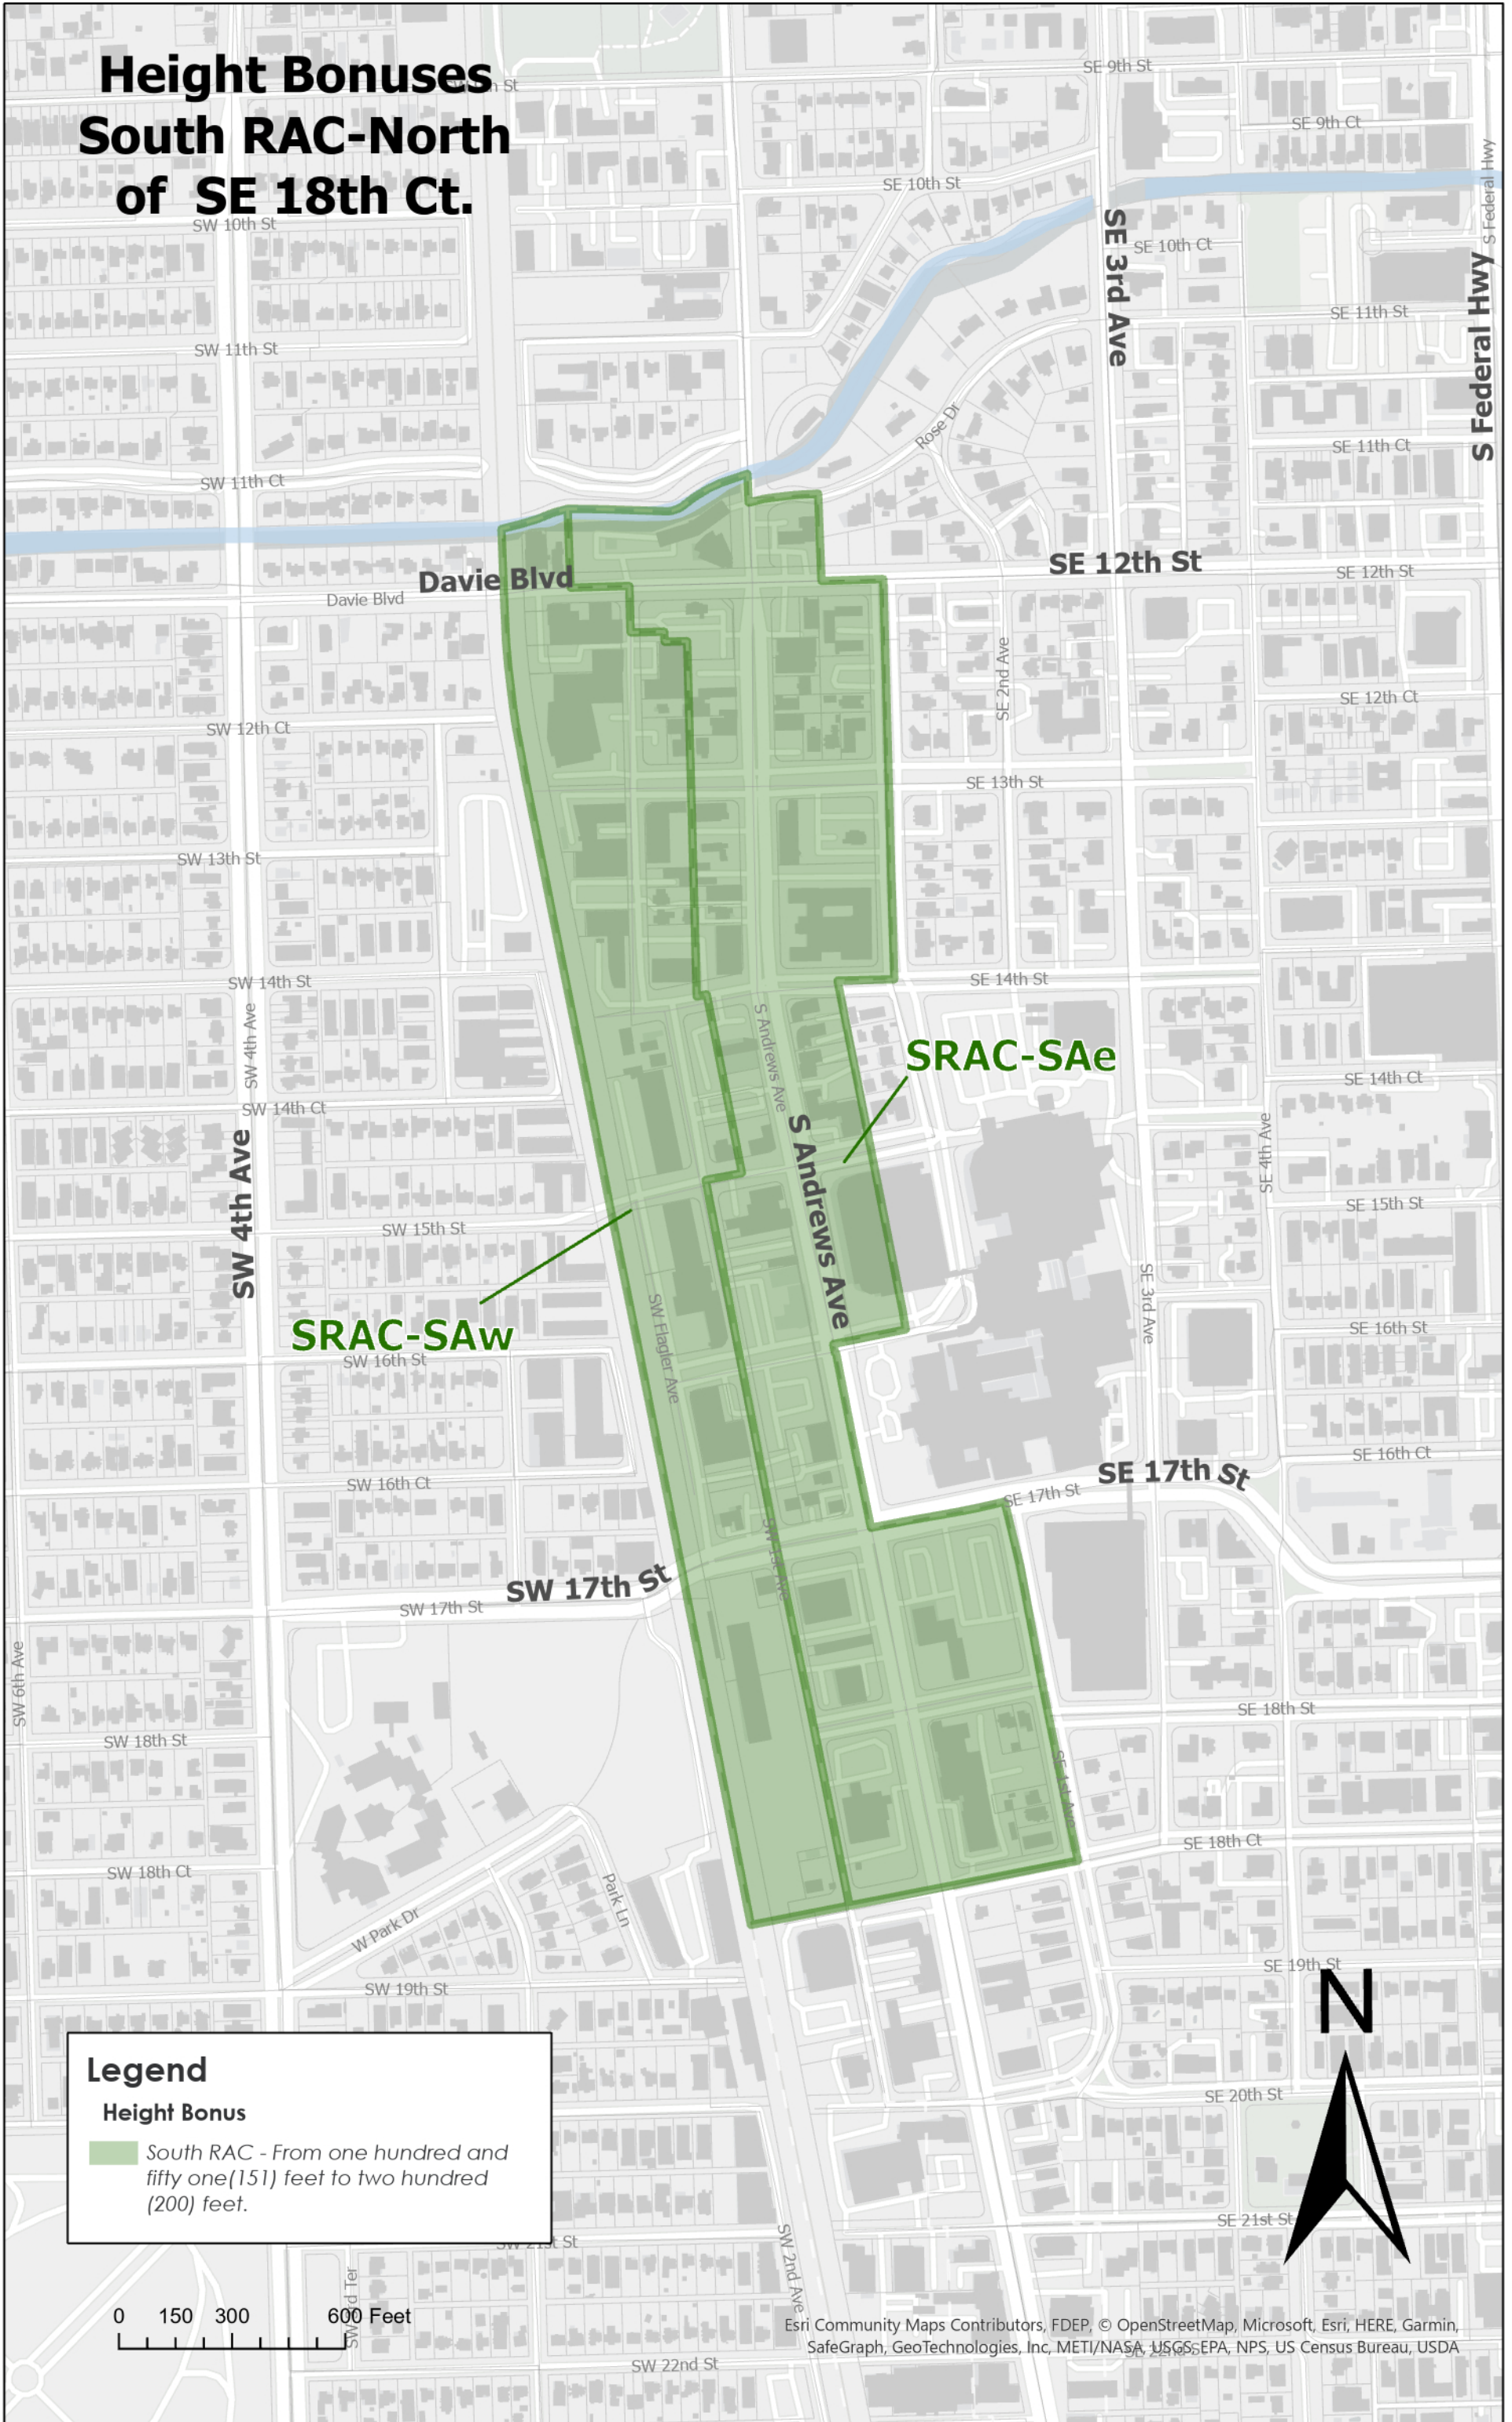

Height Bonuses South RAC-North of SE 18th Ct.

SRAC-SAw

SRAC-SAe

Legend

Height Bonus

-  South RAC - From one hundred and fifty one (151) feet to two hundred (200) feet.

0 150 300 600 Feet