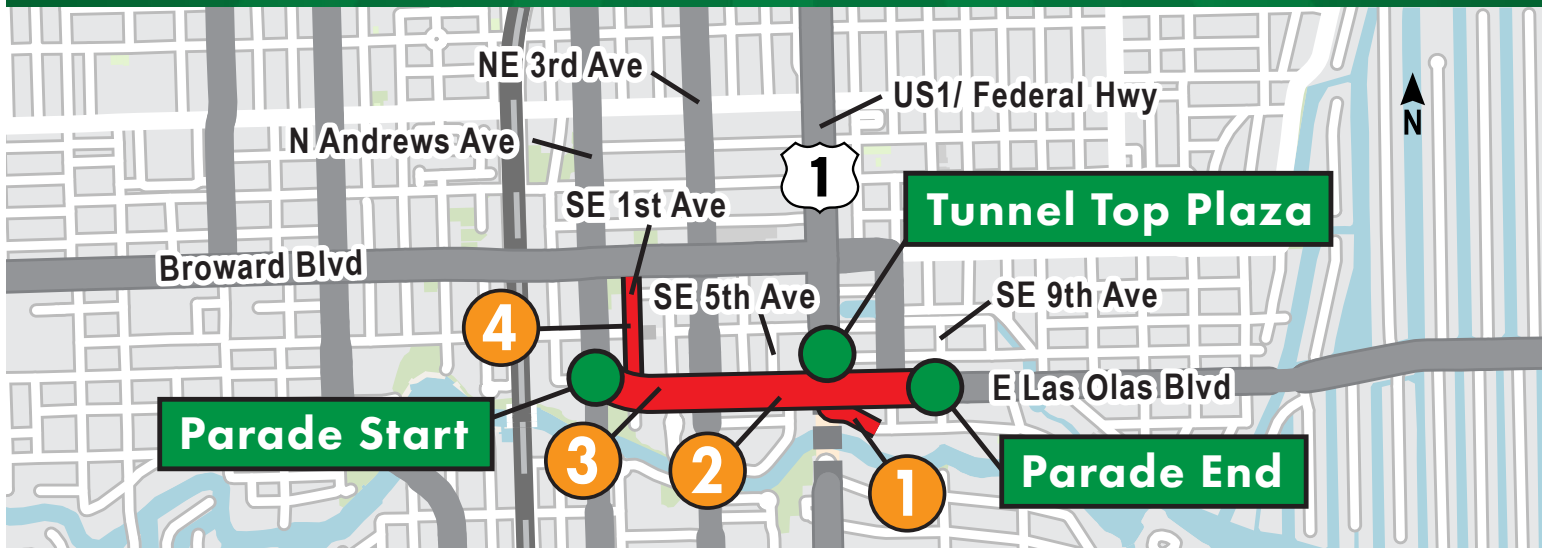

FORT LAUDERDALE ST. PATRICK'S PARADE & FESTIVAL

TRAFFIC ADVISORY

Expect traffic congestion and plan travel times accordingly.

FRIDAY, MARCH 15, 2024

STREET STRIPING: 4:30 - 5 PM

From 2 to 6 p.m., SE 6th Avenue will be closed from Las Olas Boulevard to the hotel overpass.

SATURDAY, MARCH 16, 2024

FESTIVAL: 10 AM - 7 PM

FESTIVAL LOCATION: Tunnel Top Plaza at Las Olas Boulevard and SE 6th Avenue

PARADE: 12 PM

PARADE ROUTE: East on Las Olas Boulevard from Huizenga Plaza to SE 9th Avenue

ROAD CLOSURES

SATURDAY, MARCH 16, 2024

- 1** SE 6th Avenue will be closed from Las Olas Boulevard to the hotel overpass from 8 a.m. to 10 p.m.
- 2** Las Olas Boulevard will be closed from SE 5th Avenue to Tunnel Top Plaza from 8 a.m. to 10 p.m.
- 3** Las Olas Boulevard will be closed from Andrews Avenue to SE 9th Avenue from 9 a.m. to 2 p.m.
- 4** SE 1st Avenue will be closed from Las Olas Boulevard to Broward Boulevard from 9 a.m. to 1 p.m.