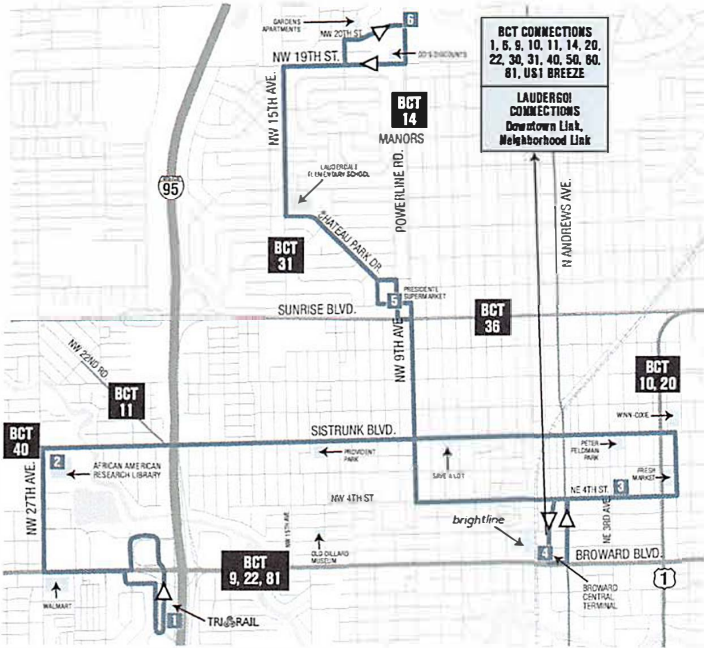

CITY OF FORT LAUDERDALE

Pick up and Drop off in all Broward County Transit Stops along the route

NORTHWEST COMMUNITY LINK Route

TCRA/FT LAUDERDALE STATION	SISTRUNK BLVD/NW 27 AVE (E) /AFRICAN AMERICAN RESEARCH LIBRARY	NE 4 ST/NE 3 AVE/WINN DIXIE/FRESH MARKET	BROWARD TERMINAL ARRIVAL	BROWARD TERMINAL DEPARTURE	SUNRISE BLVD/POWERLINE RD/PRESIDENTE	NW 20 ST/POWERLINE RD/NW 19 ST	PRESIDENTE (SUNRISE & POWERLINE) - EAST	BROWARD TERMINAL	NE 4 ST/NE 3 AVE/WINN DIXIE/FRESH MARKET	SISTRUNK BLVD/NW 27 AVE (W) /AFRICAN AMERICAN RESEARCH LIBRARY	TCRA/FT LAUDERDALE STATION
1	2	3	4	4	5	6	5	4	3	2	1
				6:20a	6:30a	6:39a	6:48a	6:59a	7:05a	7:16a	7:23a
6:37a	6:44a	6:54a	7:00a	7:05a	7:15a	7:25a	7:35a	7:47a	7:53a	8:05a	8:12a
7:27a	7:34a	7:46a	7:52a	7:57a	8:09a	8:19a	8:28a	8:39a	8:45a	8:56a	9:03a
8:17a	8:24a	8:36a	8:42a	8:47a	8:58a	9:07a	9:16a	9:27a	9:33a	9:44a	9:51a
9:07a	9:14a	9:26a	9:32a	9:37a	9:48a	9:57a	10:06a	10:17a	10:23a	10:34a	10:41a
9:56a	10:03a	10:15a	10:21a	10:26a	10:37a	10:46a	10:55a	11:06a	11:12a	11:23a	11:30a
10:46a	10:53a	11:05a	11:11a	11:16a	11:27a	11:36a	11:45a	11:56a	12:02p	12:13p	12:20p
11:36a	11:43a	11:55a	12:01p	12:06p	12:18p	12:27p	12:36p	12:48p	12:54p	1:05p	1:12p
12:26p	12:33p	12:44p	12:50p	12:55p	1:07p	1:16p	1:25p	1:37p	1:43p	1:54p	2:01p
1:16p	1:23p	1:34p	1:40p	1:45p	1:57p	2:06p	2:15p	2:27p	2:33p	2:45p	2:53p
2:05p	2:12p	2:23p	2:29p	2:34p	2:47p	2:56p	3:05p	3:17p	3:24p	3:36p	3:44p
2:57p	3:04p	3:17p	3:23p	3:28p	3:41p	3:50p	3:59p	4:11p	4:18p	4:30p	4:38p
3:49p	3:56p	4:09p	4:15p	4:20p	4:33p	4:42p	4:51p	5:03p	5:10p	5:22p	5:30p
4:42p	4:49p	5:02p	5:08p	5:13p	5:26p	5:36p	5:46p	5:59p	6:06p	6:19p	6:27p
5:34p	5:42p	5:54p	6:00p	6:05p	6:17p	6:27p	6:37p	6:50p	6:57p	7:10p	7:18p

Bold Type indicates PM hours.