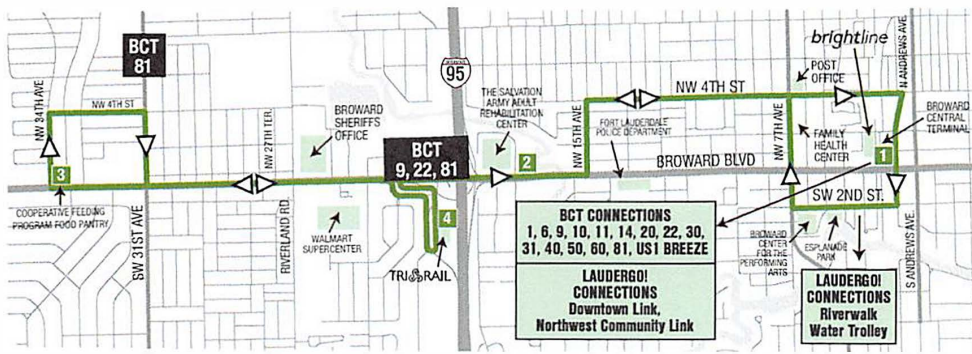

CITY OF FORT LAUDERDALE

Pick-up and Drop-off in all Broward County Transit Stops along the route

NEIGHBORHOOD LINK Route

Broward Terminal Outside	Salvation Army/Broward Blvd	Cooperative Feeding	Ft. Lauderdale Tri-Rail Station	Broward Terminal Outside
1	2	3	4	1
8:00a	8:15a	8:21a	8:33a	8:43a
8:23a	8:38a	8:44a	8:56a	9:06a
8:49a	9:04a	9:10a	9:22a	9:32a
9:11a	9:26a	9:32a	9:44a	9:54a
9:37a	9:45a	9:51a	10:03a	10:13a
9:59a	10:07a	10:13a	10:25a	10:35a
10:19a	10:27a	10:33a	10:45a	10:55a
10:40a	10:48a	10:54a	11:06a	11:16a
11:00a	11:08a	11:14a	11:26a	11:36a
11:21a	11:29a	11:35a	11:47a	11:57a
11:41a	11:49a	11:55a	12:07p	12:17p
12:02p	12:10p	12:16p	12:28p	12:38p
12:22p	12:30p	12:36p	12:48p	12:58p
12:43p	12:51p	12:57p	1:09p	1:19p