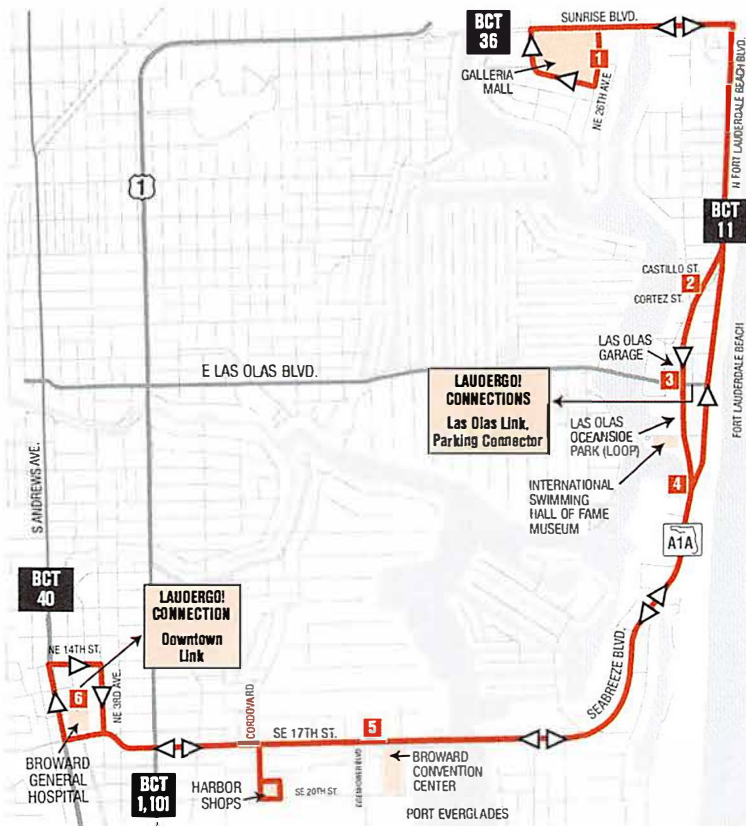

CITY OF FORT LAUDERDALE

BEACH LINK Route (Sunday Service)

NE 26 AVE/ SUNRISE BLVD - (GALLERIA)	A1A/CASTILLO ST (BEACHPLACE & SEABREEZE BLVD)	A1A/LAS OLAS BLVD	A1A & BAHIA MAR - NORTH	SE 17 ST & EISENHOWER BLVD - WEST	BROWARD GENERAL HOSPITAL - WEST	NE 26 AVE/ SUNRISE BLVD - (GALLERIA)
1	2	3	4	5	6	1
			9:30a	9:40a	9:30a	9:39a
9:30a	9:36a	9:47a	9:52a	10:02a	10:14a	10:23a
9:51a	9:57a	10:08a	10:13a	10:23a	10:35a	10:44a
10:12a	10:18a	10:29a	10:34a	10:44a	10:56a	11:05a
10:31a	10:37a	10:48a	10:53a	11:03a	11:15a	11:24a
10:52a	10:58a	11:09a	11:14a	11:24a	11:36a	11:45a
11:13a	11:19a	11:30a	11:35a	11:45a	11:57a	12:05p
11:32a	11:38a	11:49a	11:54a	12:04p	12:16p	12:24p
11:53a	11:59a	12:08p	12:13p	12:22p	12:34p	12:42p
12:13p	12:20p	12:29p	12:34p	12:43p	12:55p	1:03p
12:31p	12:38p	12:47p	12:52p	1:01p	1:13p	1:21p
12:50p	12:57p	1:06p	1:11p	1:20p	1:32p	1:41p
1:11p	1:18p	1:27p	1:32p	1:41p	1:51p	2:02p
1:29p	1:36p	1:45p	1:50p	1:59p	2:09p	2:20p
1:49p	1:56p	2:05p	2:10p	2:19p	2:29p	2:40p
2:10p	2:17p	2:26p	2:31p	2:40p	2:50p	3:00p
2:28p	2:35p	2:44p	2:49p	2:58p	3:12p	3:21p
2:48p	2:55p	3:05p	3:09p	3:19p	3:33p	3:42p
3:07p	3:14p	3:24p	3:28p	3:38p	3:52p	4:01p
3:29p	3:36p	3:46p	3:50p	4:00p	4:13p	4:23p
3:50p	3:57p	4:07p	4:14p	4:25p	4:38p	4:48p
4:09p	4:17p	4:28p	4:35p	4:46p	4:59p	5:09p
4:32p	4:40p	4:51p	4:58p	5:09p	5:22p	5:32p
4:57p	5:05p	5:16p	5:23p	5:34p	5:47p	5:57p
5:18p	5:26p	5:37p	5:44p	5:55p	6:08p	6:18p
5:40p	5:48p	5:59p	6:06p	6:17p	6:30p	6:40p

Bold Type indicates PM hours.