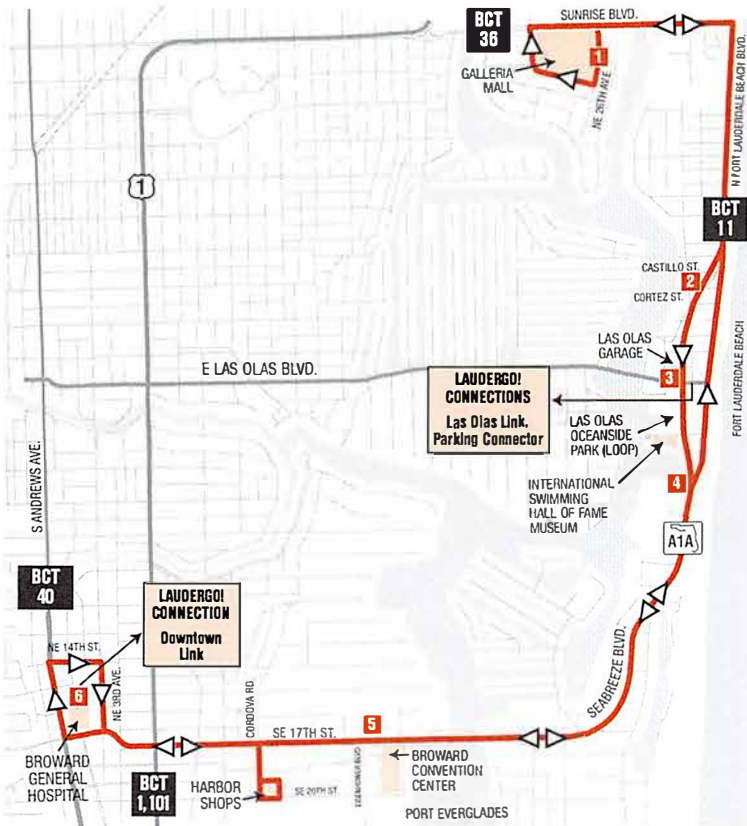

CITY OF FORT LAUDERDALE

BEACH LINK Route (Saturday Service)

NE 26 AVE/ SUNRISE BLVD - (GALLERIA)	A1A/CASTILLO ST (BEACHPLACE & SEABREEZE BLVD)	A1A/LAS OLAS BLVD	A1A & BANIA MAR - NORTH	SE 17 ST & EISENHOWER BLVD - WEST	BROWARD GENERAL HOSPITAL - WEST	NE 26 AVE/ SUNRISE BLVD - (GALLERIA)
1	2	3	4	5	6	1
			9:30a	9:41a	9:30a	9:40a
9:30a	9:36a	9:48a	9:53a	10:04a	10:15a	10:25a
9:51a	9:57a	10:09a	10:14a	10:25a	10:36a	10:46a
10:12a	10:18a	10:30a	10:35a	10:46a	10:57a	11:07a
10:33a	10:39a	10:51a	10:56a	11:07a	11:18a	11:28a
10:54a	11:00a	11:12a	11:17a	11:28a	11:39a	11:49a
11:15a	11:21a	11:33a	11:38a	11:49a	12:00p	12:08p
11:34a	11:40a	11:52a	11:57a	12:07p	12:19p	12:27p
11:53a	11:59a	12:08p	12:12p	12:21p	12:33p	12:41p
12:12p	12:19p	12:28p	12:32p	12:41p	12:53p	1:01p
12:31p	12:38p	12:47p	12:51p	1:00p	1:12p	1:20p
12:50p	12:57p	1:06p	1:10p	1:19p	1:31p	1:39p
1:09p	1:16p	1:25p	1:29p	1:38p	1:48p	1:59p
1:28p	1:35p	1:44p	1:49p	1:58p	2:08p	2:19p
1:47p	1:54p	2:03p	2:08p	2:17p	2:27p	2:38p
2:08p	2:15p	2:24p	2:29p	2:38p	2:48p	2:58p
2:28p	2:35p	2:44p	2:49p	2:58p	3:12p	3:21p
2:47p	2:54p	3:04p	3:08p	3:16p	3:30p	3:39p
3:06p	3:13p	3:23p	3:27p	3:35p	3:49p	3:58p
3:29p	3:36p	3:46p	3:50p	3:58p	4:12p	4:23p
3:47p	3:54p	4:04p	4:09p	4:19p	4:33p	4:44p
4:06p	4:14p	4:25p	4:31p	4:41p	4:55p	5:06p
4:31p	4:39p	4:50p	4:56p	5:06p	5:20p	5:31p
4:53p	5:01p	5:12p	5:18p	5:28p	5:42p	5:53p
5:15p	5:23p	5:34p	5:40p	5:50p	6:04p	6:15p
5:40p	5:48p	5:59p	6:05p	6:15p	6:29p	

Bold Type indicates PM hours.